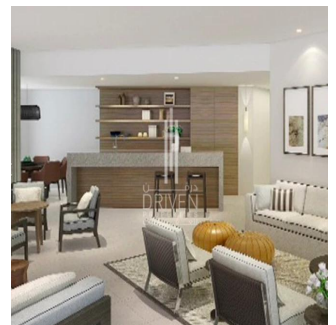

🏢 3 etazhi

📐 3 qft Ploshchad' 📍 3 mesta dlya zemel'nogo uchastka mashin

**Chris Pearson**

Re/Max Address - Berea

Berea, South Africa - Mestnoye Vremya

27 31 313 1310

- Luxury serviced Apartment - High Floor - Unit Type: Corner Middle - View: Burj Khalifa and Boulevard - Kitchen: Semi Open & Fully Fitted