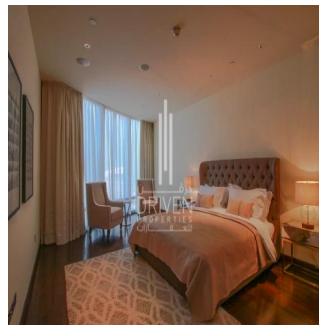

🏢 3 etazhi    📐 3 qft Ploshchad'    🚗 3 mesta dlya zemel'nogo uchastka mashin

**Chris Pearson**  
 Re/Max Address - Berea  
 Berea, South Africa - Mestnoye Vremya

☎️ 27 31 313 1310

Apartment for Sale in Burj Khalifa Downtown Dubai. Driven Properties are pleased to offer for sale this impressive 2 Bedroom apartment in Burj Khalifa Tower, Downtown Burj Dubai. Rented: 280,000 AED until March 15, 2018 (Available for viewing) Mid Floor unit in Burj Khalifa Huge windows w/ Sea and DIFC Views Bright & Spacious Layout Well equipped kitchen