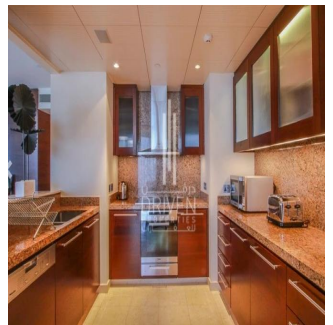

🏢 3 etazhi    📐 3 qft Ploshchad'    🚗 3 mesta dlya zemel'nogo uchastka mashin

**Chris Pearson**  
 Re/Max Address - Berea  
 Berea, South Africa - Mestnoye Vremya

☎️ 27 31 313 1310

Apartment for Sale in Burj Khalifa Downtown Dubai. Driven Properties are pleased to offer for sale this impressive 2 Bedroom apartment in Burj Khalifa Tower, Downtown Burj Dubai. Rented: 280,000 AED until March 15, 2018 (Available for viewing) Mid Floor unit in Burj Khalifa Huge windows w/ Sea and DIFC Views Bright & Spacious Layout Well equipped kitchen