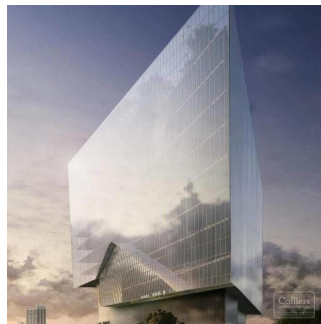

Pentkhaus

The Edge Office Building For Lease

Rivonia Rd, 70, 2196,

YEZHEMESYACHNAYA ARENDA TSENA

$ 398953.00

PRODAZHNAYA TSENA

$ 0.00

🏠 21248 qm   🏠 0 komnaty   🛏️ 0 spal'ni   🚿 0 vannyye komnaty

🏗️ 0 etazhi   📐 0 qm Ploshchad' 📍 0 mesta dlya zemel'nogo uchastka mashin

Leon Schutz
Real Estate Services Garden Route
Oubaii Golf Estate, South Africa - Mestnoye Vremya

☎️ 27 792130099

P-Grade 4 Star Green Rating office space available soon within the prime Sandton location. For more information on this property or properties in the area, contact one of our consultants. Features -Close to all amenities -4 Star Green Rating

Dostupna S: 05.07.2019

Pol: 4   Etazhi: 4   God Postroyki: 2017   Avtomobil'nyye Prostranstva: 4   God Postroyki: 2017   Tip: Ofis