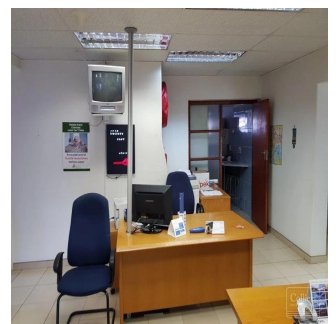

📞 27 792130099

Newly revamped office located in a prime position in Parkhurst, with high visibility & Signage on Jan Smuts

Dostupna S: 05.07.2019

Pol: 4

Etazhi: 4

God Postroyki: 2017 Avtomobil'nyye Prostranstva: 4