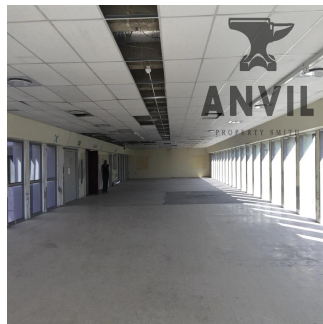

🏗️ 0 etazhi 💎 0 qm Ploshchad' 📄 0 mesta dlya zemel'nogo uchastka mashin

Jessica Oosthuizen

Space Online Group

Johannesburg, South Africa - Mestnoye Vremya

☎️ 27 72 781 1878

The Thomas Pattullo building located in Jan Smuts Street in the Foreshore has office space available To Let. This A grade building offers easy access to the N1 and N2 highways and in walking distance of the Cape town train station and Myciti bus route, This stylish building is the perfect home for professional corporates looking for a modern and secure office space. There are ample parking bays available in the building.