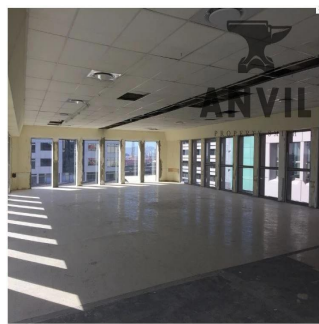

🏗️ 0 etazhi 💎 0 qm Ploshchad' 📄 0 mesta dlya zemel'nogo uchastka mashin

Jessica Oosthuizen

Space Online Group

Johannesburg, South Africa - Mestnoye Vremya

☎️ 27 72 781 1878

The Thomas Pattullo building located in Jan Smuts Street in the Foreshore has office space available To Let. This A grade building offers easy access to the N1 and N2 highways and in walking distance of the Cape town train station and Myciti bus route, This stylish building is the perfect home for professional corporates looking for a modern and secure office space. There are ample parking bays available in the building.