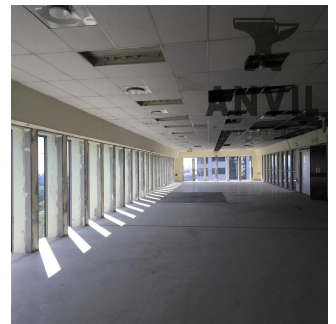

🏗️ 0 etazhi 💎 0 qm Ploshchad' 📄 0 mesta dlya zemel'nogo uchastka mashin

Jessica Oosthuizen

Space Online Group

Johannesburg, South Africa - Mestnoye Vremya

☎️ 27 72 781 1878

The Thomas Pattullo building located in Jan Smuts Street in the Foreshore has office space available To Let. This A grade building offers easy access to the N1 and N2 highways and in walking distance of the Cape town train station and Myciti bus route, This stylish building is the perfect home for professional corporates looking for a modern and secure office space. There are ample parking bays available in the building.