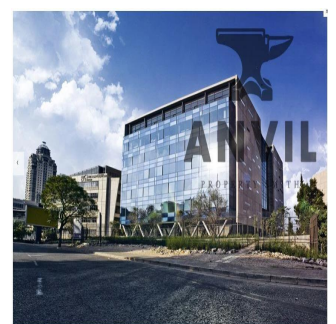

4 SVC is built in a modern contemporary style, with a minimum of unnecessary adornment; the entire complex effortlessly commands a sense of style. 6 story office block above a four level basement parkade. Premises can be subdivided into 4 pockets of approximately 600m².

Dostupna S: 13.06.2019

Pol: 4

Etazhi: 4

God Postroyki: 2017 Avtomobil'nyye Prostranstva: 4

God Postroyki: 2017

Tip: Ofis