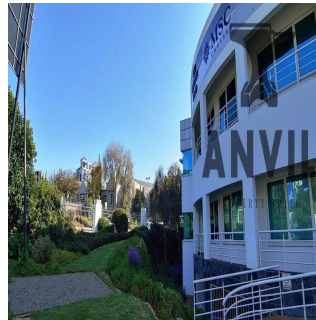

# First Floor Office For Rent In Sandton

???????, ??????????, ?????????, Rivonia Rd, 150, 2196,

YEZHEMESYACHNAYA ARENDA TSENA

**\$ 10598.00**

PRODAZHNAYA TSENA

**\$ 0.00**

1261 qm    0 komnaty    0 spal'ni    0 vannyye komnaty

0 etazhi    0 qm Ploshchad'    0 mesta dlya zemel'nogo uchastka mashin

**Jessica Oosthuizen**  
Space Online Group  
Johannesburg, South Africa - Mestnoye Vremya

 27 72 781 1878

Marion Street Office Park, is an A grade commercial park situated in the heart of Sandton. Marion Street Office Park has four stand alone office buildings in an enclosed, secure park. Each building has naming rights available. This office park has uncompromised exposure to Rivonia and the Sandton CBD. Gautrain Bus Network travelling to and from the Sandton Gautrain station from outside the front gate of the campus. First floor office to let. The space is currently white-boxed and sub-divisible to tenant specific requirements. There are multiple balconies leading off the space. Toilets are shared on the floor. The landlord is offering upto 12 Months towards Tenant Installation Allowance.