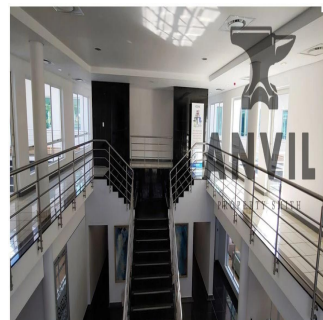

0 etazhi    0 qm Ploshchad'    0 mesta dlya zemel'nogo uchastka mashin

**Jessica Oosthuizen**  
Space Online Group  
Johannesburg, South Africa - Mestnoye Vremya

 27 72 781 1878

Marion Street Office Park, is an A grade commercial park situated in the heart of Sandton. Marion Street Office Park has four stand alone office buildings in an enclosed, secure park. Each building has naming rights available. This office park has uncompromised exposure to Rivonia and the Sandton CBD. Gautrain Bus Network travelling to and from the Sandton Gautrain station from outside the front gate of the campus. First floor office to let. The space is currently white-boxed and sub-divisible to tenant specific requirements. There are multiple balconies leading off the space. Toilets are shared on the floor. The landlord is offering upto 12 Months towards Tenant Installation Allowance.