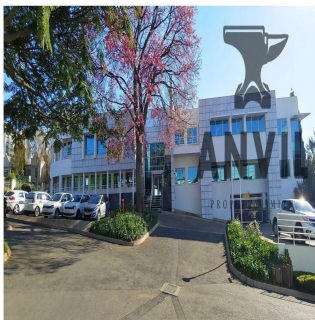

# First Floor Office For Rent In Sandton

???????, ??????????, ?????????, Rivonia Rd, 150, 2196,

YEZHEMESYACHNAYA ARENDA TSENA

**\$ 10598.00**

PRODAZHNAYA TSENA

**\$ 0.00**

1261 qm    0 komnaty    0 spal'ni    0 vannyye komnaty

0 etazhi    0 qm Ploshchad'    0 mesta dlya zemel'nogo uchastka mashin

**Jessica Oosthuizen**  
Space Online Group  
Johannesburg, South Africa - Mestnoye Vremya

 27 72 781 1878

Marion Street Office Park, is an A grade commercial park situated in the heart of Sandton. Marion Street Office Park has four stand alone office buildings in an enclosed, secure park. Each building has naming rights available. This office park has uncompromised exposure to Rivonia and the Sandton CBD. Gautrain Bus Network travelling to and from the Sandton Gautrain station from outside the front gate of the campus. First floor office to let. The space is currently white-boxed and sub-divisible to tenant specific requirements. There are multiple balconies leading off the space. Toilets are shared on the floor. The landlord is offering upto 12 Months towards Tenant Installation Allowance.