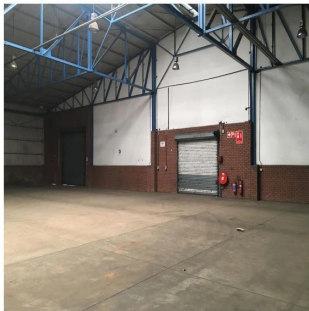

Pentkhaus

Prime Location Warehouse For Rent In Pomona

????? ??????, ????????? ?????, ?????????, Pomona Rd, , ,

YEZHEMESYACHNAYA ARENDA TSENA

USD 4300.00

PRODAZHNAYA TSENA

USD 0.00

🏠 1140 qm 🏠 0 komnaty 🛏️ 0 spal'ni 🚿 0 vannyye komnaty

🏠 0 etazhi 📐 0 qm Ploshchad' 📐 0 mesta dlya zemel'nogo uchastka mashin

Llave Bienes Raices
Llave Bienes Raices
Ciudad de México, Mexico - Mestnoye Vremya

+52 55 5350 1150

POMONA PRIME WAREHOUSE LOCATED ON POMONA ROAD CLOSE TO OR TAMBO Prime located warehouse close to R21 and on Pomona Rd with access to other main arterial roads Factory consists of 1124 sqm Dispatch office on factory floor Dispatch door access onto ramped loading platform Air conditioned office Natural light Extra 94 sqm Cold room included if required 24 hour security Paved yard of 675 sqm Additional 300 sqm of yard available if required.