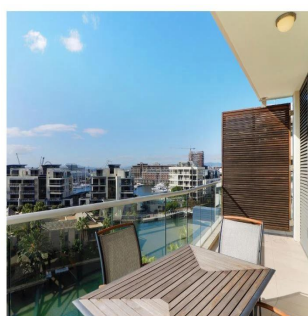

+27 825541741

GEM OF JULIETTE This stylish gem is situated in the heart of the exclusive Marina Estate. The unit is elevated with phenomenal views and comes with an open plan kitchen, living/dining area which leads onto a spacious balcony with awesome majestic views. Both en-suite bedrooms opens on to the balcony area. The estate is within walking distance of the famous V&A Waterfront which, has a wide selection of restaurants and entertainment. The Waterfront Marina offers access to 5 communal pools; gymnasium and 24/7 security.