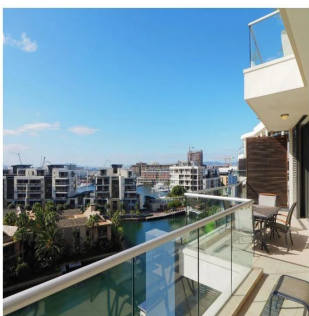

+27 825541741

GEM OF JULIETTE This stylish gem is situated in the heart of the exclusive Marina Estate. The unit is elevated with phenomenal views and comes with an open plan kitchen, living/dining area which leads onto a spacious balcony with awesome majestic views. Both en-suite bedrooms opens on to the balcony area. The estate is within walking distance of the famous V&A Waterfront which, has a wide selection of restaurants and entertainment. The Waterfront Marina offers access to 5 communal pools; gymnasium and 24/7 security.