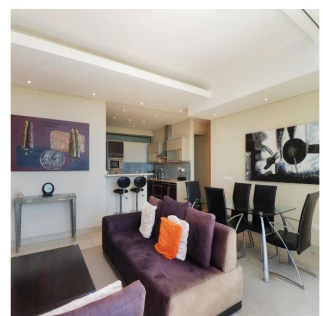

+27 825541741

GEM OF JULIETTE This stylish gem is situated in the heart of the exclusive Marina Estate. The unit is elevated with phenomenal views and comes with an open plan kitchen, living/dining area which leads onto a spacious balcony with awesome majestic views. Both en-suite bedrooms opens on to the balcony area. The estate is within walking distance of the famous V&A Waterfront which, has a wide selection of restaurants and entertainment. The Waterfront Marina offers access to 5 communal pools; gymnasium and 24/7 security.