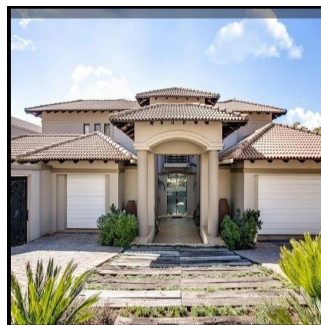

Pentkhaus

Beautiful 4 Bedroom House For Rent In Morningside

????? ??????, ????????? ???? , ?????????????-???, W Rd S , , 2057,

YEZHEMESYACHNAYA ARENDA TSENA

\$ 7279.00

PRODAZHNAYA TSENA

\$ 0.00

🏠 900 qm

🏠 8 komnaty

🚗 4 spal'ni

🚿 4 vannyye komnaty

🏠 4 etazhi

📏 4 qm Ploshchad' 📏 4 mesta dlya zemel'nogo uchastka mashin

Ty Bello
Tttyr
Abuja, Nigeria - Mestnoye Vremya

📞 234 986543223

UNRIVALLED LIVING IN PRESTIGIOUS CLOUDS END This beautiful home is located on the largest stand in the sought after Clouds End. There are 4 well-proportioned bedrooms, with the master being a suite. There is a built in study/library downstairs and an underground basement that can be used as a cinema. Back-up generator, piped surround sound and walk in cold room complete the value proposition. Security is unrivalled with 24hr guards, dedicated car patrol in the complex, high perimeter walls with 2 meter electric fencing, CCTV, and high end alarm system. Convenience is assured with shopping and entertainment just 2 minutes away. Schools in close proximity include Crawford, St Stithians, King Davids, Redhill, Bressure House, British International School and the French School.