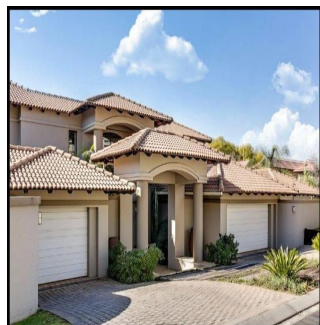

Pentkhaus

Beautiful 4 Bedroom House For Rent In Morningside

????? ??????, ????????? ???? , ?????????????-???, W Rd S , , 2057,

YEZHEMESYACHNAYA ARENDA TSENA

\$ 7279.00

PRODAZHNAYA TSENA

\$ 0.00

🏠 900 qm

🏠 8 komnaty

🚗 4 spal'ni

🚿 4 vannyye komnaty

🏠 4 etazhi

📏 4 qm Ploshchad' 📏 4 mesta dlya zemel'nogo uchastka mashin

Ty Bello
Tttyr
Abuja, Nigeria - Mestnoye Vremya

📞 234 986543223

UNRIVALLED LIVING IN PRESTIGIOUS CLOUDS END This beautiful home is located on the largest stand in the sought after Clouds End. There are 4 well-proportioned bedrooms, with the master being a suite. There is a built in study/library downstairs and an underground basement that can be used as a cinema. Back-up generator, piped surround sound and walk in cold room complete the value proposition. Security is unrivalled with 24hr guards, dedicated car patrol in the complex, high perimeter walls with 2 meter electric fencing, CCTV, and high end alarm system. Convenience is assured with shopping and entertainment just 2 minutes away. Schools in close proximity include Crawford, St Stithians, King Davids, Redhill, Bressure House, British International School and the French School.

Kruglosutochnaya Okhrana Balkon Vnutrenniy Dvor Polnost'yu Ogorozhena
Garazh Otkrytoye Prostranstvo