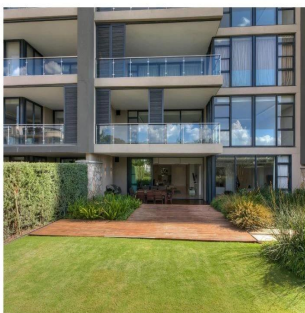

8 komnaty

4 spal'ni

4 vannyye komnaty

4 etazhi

4 qm Ploshchad' 4 mesta dlya zemel'nogo uchastka mashin

Solop Jj
Yh
Abuja, Nigeria - Mestnoye Vremya

 234 98766544

Live life to the fullest at The Houghton. This exceptional ground floor garden unit offers an open-plan reception area, kitchen with integrated Siemens appliances, 4 en-suite bedrooms, wooden deck patio and private garden. There are 2 basement parking bays and a storeroom.