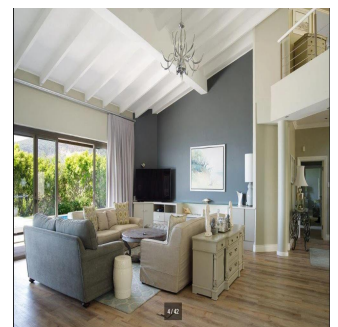

🚿 5 vannyye komnaty

🏠 5 etazhi

📏 5 qm Ploshchad' 📍 5 mesta dlya zemel'nogo uchastka mashin

Grant Atteridge

Atteridge Real Estate

Cape Town, South Africa - Mestnoye Vremya

+27 794826813

Contemporary Beach Living Spacious north facing home set in highly sought -after Leeukoppie Road ,and within walking distance to Llandudno beach. Large entertainment spaces with great flow to pool , deck and garden. Accommodation includes: Large lounge /dining room open plan to kitchen. Six bedrooms in two separate wings,five bathrooms,large games room and double garage