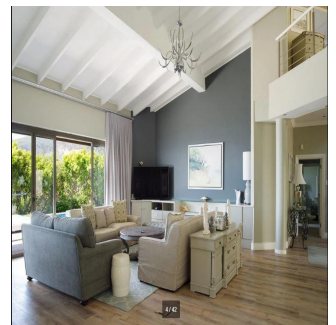

5 vannyye komnaty

5 etazhi

5 qm Ploshchad' 5 mesta dlya zemel'nogo uchastka mashin

Grant Atteridge

Atteridge Real Estate

Cape Town, South Africa - Mestnoye Vremya

+27 794826813

Contemporary Beach Living Spacious north facing home set in highly sought -after Leeukoppie Road ,and within walking distance to Llandudno beach. Large entertainment spaces with great flow to pool , deck and garden. Accommodation includes: Large lounge /dining room open plan to kitchen. Six bedrooms in two separate wings,five bathrooms,large games room and double garage