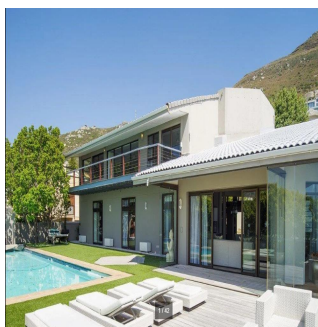

Contemporary Beach Living Spacious north facing home set in highly sought -after Leeukoppie Road ,and within walking distance to Llandudno beach. Large entertainment spaces with great flow to pool , deck and garden. Accommodation includes: Large lounge /dining room open plan to kitchen. Six bedrooms in two separate wings,five bathrooms,large games room and double garage

Dostupna S: 22.05.2019

Pol: 4

Etazhi: 4

God Postroyki: 2017 Avtomobil'nyye Prostranstva: 4

God Postroyki: 2017

Tip: Ofis