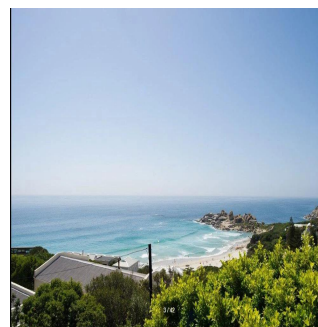

🚿 5 vannyye komnaty

🏠 5 etazhi

📏 5 qm Ploshchad' 📍 5 mesta dlya zemel'nogo uchastka mashin

Grant Atteridge

Atteridge Real Estate

Cape Town, South Africa - Mestnoye Vremya

+27 794826813

Contemporary Beach Living Spacious north facing home set in highly sought -after Leeukoppie Road ,and within walking distance to Llandudno beach. Large entertainment spaces with great flow to pool , deck and garden. Accommodation includes: Large lounge /dining room open plan to kitchen. Six bedrooms in two separate wings,five bathrooms,large games room and double garage