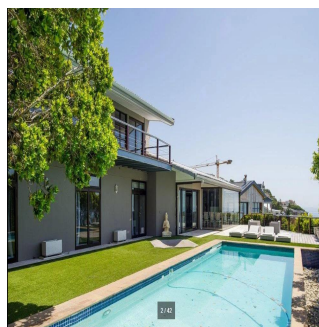

Contemporary Beach Living Spacious north facing home set in highly sought -after Leeukoppie Road ,and within walking distance to Llandudno beach. Large entertainment spaces with great flow to pool , deck and garden. Accommodation includes: Large lounge /dining room open plan to kitchen. Six bedrooms in two separate wings,five bathrooms,large games room and double garage

Dostupna S: 22.05.2019

Pol: 4

Etazhi: 4

God Postroyki: 2017 Avtomobil'nyye Prostranstva: 4

God Postroyki: 2017

Tip: Ofis