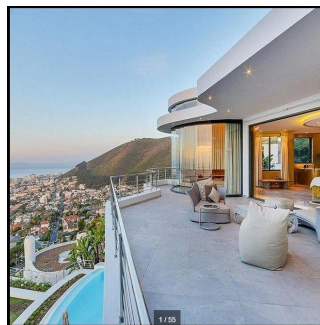

Pentkhaus

Magnificent 5 Bedroom Ocean View House For Sale In Fresnaye

????? ??????, ???????, ???????, , , 8005,

PRODAZHNAYA TSENA

\$ 3386400.00

qm

10 komnaty

5 spal'ni

5 vannyye komnaty

5 etazhi

5 qm Ploshchad' 5 mesta dlya zemel'nogo uchastka mashin

Godelieve Koelma

Atlantic Seaboard Realty

Cape Town, South Africa - Mestnoye Vremya

+27 835525958

Set high up on the Fresnaye slopes of Lions Head, this home has a strong visible presence as one approaches along Ocean View Drive. Powerful organic shapes and strong rock formations dominate. The feeling of the mountain shapes & the curve of the coastline were part of the inspiration for the shapes of this house with its spectacular, breathtaking mountain and sea views. The Penthouse level is a complete separate area to the rest of the house, yet incorporated as part of the home. This home has a strong sense of warmth and comfort, creating corners and cozy zones filled with intense character & mood.

Dostupna S: 21.05.2019

Pol: 4

Etazhi: 4

God Postroyki: 2017 Avtomobil'nyye Prostranstva: 4

God Postroyki: 2017

Tip: Ofis

Lion's Head is a mountain in Cape Town, South Africa, between Table Mountain and Signal Hill. Lion's Head peaks at 669 metres (2,195 ft) above sea level. The peak forms part of a dramatic backdrop to the city of Cape Town on one side, continuing around the other side to the more affluent suburbs of Fresnaye, Bantry bay, Clifton and Camps bay.