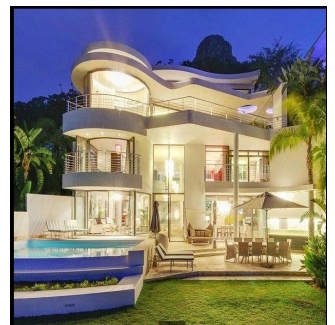

Pentkhaus

Magnificent 5 Bedroom Ocean View House For Sale In Fresnaye

????? ??????, ???????, ???????, , , 8005,

PRODAZHNAYA TSENA

\$ 3386400.00

qm

10 komnaty

5 spal'ni

5 vannyye komnaty

5 etazhi

5 qm Ploshchad' 5 mesta dlya zemel'nogo uchastka mashin

Godelieve Koelma

Atlantic Seaboard Realty

Cape Town, South Africa - Mestnoye Vremya

+27 835525958

Set high up on the Fresnaye slopes of Lions Head, this home has a strong visible presence as one approaches along Ocean View Drive. Powerful organic shapes and strong rock formations dominate. The feeling of the mountain shapes & the curve of the coastline were part of the inspiration for the shapes of this house with its spectacular, breathtaking mountain and sea views. The Penthouse level is a complete separate area to the rest of the house, yet incorporated as part of the home. This home has a strong sense of warmth and comfort, creating corners and cozy zones filled with intense character & mood.

Dostupna S: 21.05.2019

Pol: 4

Etazhi: 4

God Postroyki: 2017 Avtomobil'nyye Prostranstva: 4

God Postroyki: 2017

Tip: Ofis

Lion's Head is a mountain in Cape Town, South Africa, between Table Mountain and Signal Hill. Lion's Head peaks at 669 metres (2,195 ft) above sea level. The peak forms part of a dramatic backdrop to the city of Cape Town on one side, continuing around the other side to the more affluent suburbs of Fresnaye, Bantry bay, Clifton and Camps bay.