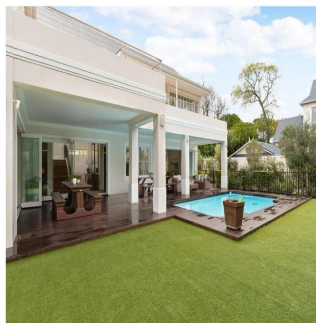

Mark Upton
 Upton Properties
 Cape Town, South Africa - Mestnoye Vremya

+27 828902888

FERNWOOD PLACE SECURITY ESTATE Spectacular and Close to Idyllic! This magnificent family home in the finest security estate in sought-after Newlands invites you for an exclusive viewing. The breathtaking mountain views and luxurious tranquility that the home exudes will have you falling in love just a few steps in. "Wild Olive" is a classic, elegant family home set within a collection of only seven executive residences safely tucked away and secured with a 24-hour manned gatehouse. Enjoy complete peace of mind, an abundance of nature on your doorstep, and be close to the best schools in Cape Town. This gorgeous property truly affords the most enviable quality of lifestyle! Exclusive Mandate.