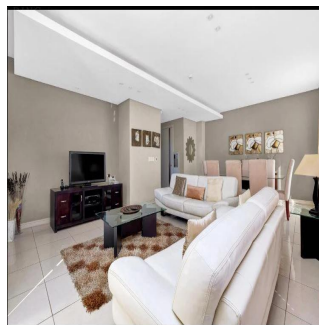

🚿 2 vannyye komnaty

🏢 2 etazhi

📐 2 qm Ploshchad' 📍 2 mesta dlya zemel'nogo uchastka mashin

Nelson Ferreira

Pam Golding Properties Hyde Park

Sandton, South Africa - Mestnoye Vremya

27 82 600 4455

Executive living The Regent offers secure executive living at its very best. This spacious 2 bed 2.5 bath north facing lock up and go apartment is the ideal home for the person wanting all the conveniences of modern life without hassles. Excellent security with lift access straight into the apartment plus concierge, gym, spa, meeting rooms and restaurant. Invest in this superb lifestyle offering.