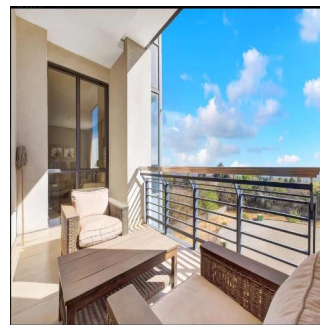

🚿 2 vannyye komnaty

🏢 2 etazhi

📐 2 qm Ploshchad' 📍 2 mesta dlya zemel'nogo uchastka mashin

Nelson Ferreira

Pam Golding Properties Hyde Park

Sandton, South Africa - Mestnoye Vremya

27 82 600 4455

Executive living The Regent offers secure executive living at its very best. This spacious 2 bed 2.5 bath north facing lock up and go apartment is the ideal home for the person wanting all the conveniences of modern life without hassles. Excellent security with lift access straight into the apartment plus concierge, gym, spa, meeting rooms and restaurant. Invest in this superb lifestyle offering.