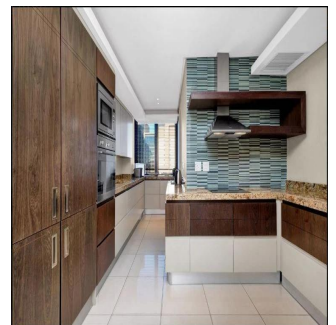

🚿 2 vannyye komnaty

🏢 2 etazhi

📐 2 qm Ploshchad' 📍 2 mesta dlya zemel'nogo uchastka mashin

Nelson Ferreira

Pam Golding Properties Hyde Park

Sandton, South Africa - Mestnoye Vremya

27 82 600 4455

Executive living The Regent offers secure executive living at its very best. This spacious 2 bed 2.5 bath north facing lock up and go apartment is the ideal home for the person wanting all the conveniences of modern life without hassles. Excellent security with lift access straight into the apartment plus concierge, gym, spa, meeting rooms and restaurant. Invest in this superb lifestyle offering.