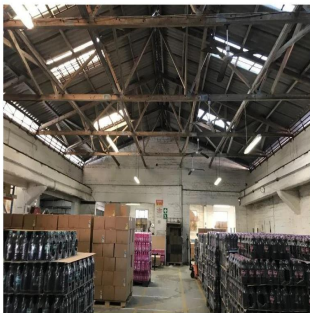

Pentkhaus

Premium Industrial Manufacturing Warehouse For Sale In Paardeneiland

????? ??????, ????????? ???? , ?????????, , , 7420,

PRODAZHNAYA TSENA

\$ 718300.00

🏠 1258 qm

🏠 komnaty

🚿 spal'ni

🚿 vannyye komnaty

🏠 etazhi

📐 qm Ploshchad' zemel'nogo uchastka mashin mesta dlya

Maryna Krupska
 Maryna Krupska
 gland, Switzerland - Mestnoye Vremya

☎ 41 793852365

WAREHOUSE FOR SALE IN PAARDEN EILAND Premium industrial building available for sale in Paarden Eiland, Cape Town. The light industrial manufacturing warehouse is approximately 5 metres to the eaves and access via 1x steel roller shutter door. The double storey air-conditioned office component available with ablution facilities, a kitchenette and are air-conditioned. Two yard areas available and off-street parking for staff and customers.