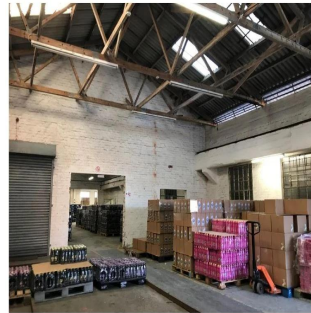

Pentkhaus

Premium Industrial Manufacturing Warehouse For Sale In Paardeneiland

????? ??????, ????????? ???? , ?????????, , , 7420,

PRODAZHNAYA TSENA

\$ 718300.00

🏠 1258 qm

🏠 komnaty

🚿 spal'ni

🚿 vannyye komnaty

🏠 etazhi

📐 qm Ploshchad' zemel'nogo uchastka mashin mesta dlya

Maryna Krupska
 Maryna Krupska
 gland, Switzerland - Mestnoye Vremya

☎ 41 793852365

WAREHOUSE FOR SALE IN PAARDEN EILAND Premium industrial building available for sale in Paarden Eiland, Cape Town. The light industrial manufacturing warehouse is approximately 5 metres to the eaves and access via 1x steel roller shutter door. The double storey air-conditioned office component available with ablution facilities, a kitchenette and are air-conditioned. Two yard areas available and off-street parking for staff and customers.