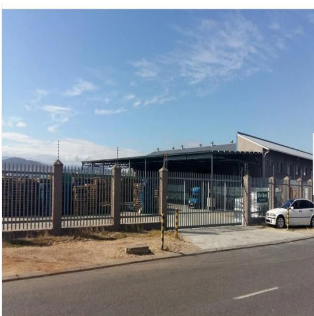

## Premium Distribution Warehouse For Sale In Stikland

????? ??????, ????????? ?????, ?????????, , , 7530,

PRODAZHNAYA TSENA

**\$ 2021800.00**

 2700 qm

 komnaty

 spal'ni

 vannyye komnaty

 etazhi

 qm Ploshchad'  mesta dlya zemel'nogo uchastka mashin

**Maryna Krupska**

Maryna Krupska

gland, Switzerland - Mestnoye Vremya

41 793852365

DISTRIBUTION CENTER IN STIKLAND FOR SALE Premium Distribution Center located in Cecil Morgan Way in the sought after industrial node of Stikland, Cape Town. The building offers excellent signage opportunity and easy access to the R300 with newly built on and off ramps to and from BottelaryRoad. The building comprises of quality office components and multiple roller shutter doors leading to the warehouse. The warehouse offers good amount of power, height and steel racking. Undercover loading areas and easy vehicle access around the building due to the large paved yard available and future expansion. A backup generator is available on site as well as multiple bays for charging of forklifts and 2 x 380 000 litre water tanks.