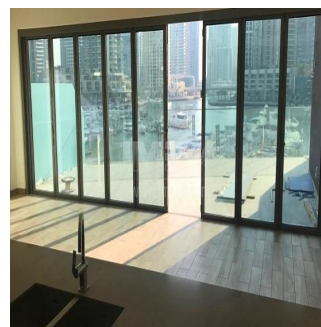

🚿 2 vannyye komnaty

🏠 2 etazhi

📏 2 qm Ploshchad' 📍 2 mesta dlya zemel'nogo uchastka mashin

Pgs Realty
Pgs Realty
Panamá, Panama - Mestnoye Vremya

+507 391-8878

IMEX Real Estate is happy to present you this luxury villa at the very heart of Dubai, at Jumeirah Living Marina Gate directly from the developer!

Dostupna S: 01.01.1970

Pol: 4

Etazhi: 4

God Postroyki: 2017 Avtomobil'nyye Prostranstva: 4

God Postroyki: 2017

Tip: Ofis

Mansions are offered in comfy layouts. All villas have floor-to-ceiling windows to enjoy breathtaking views of the waterfront and the city, high-tech kitchen appliances, finest décor and furniture. Marina Gate Villas: • Spectacular location on one of the few remaining plots in Dubai Marina • The most stunning views in the entire community • Location next to the 'tallest block in the world' • Part of the Dubai Marina walk; access to all sorts of community retail • 500 planned visitor car-parks • Walking distance to Tram & Metro station