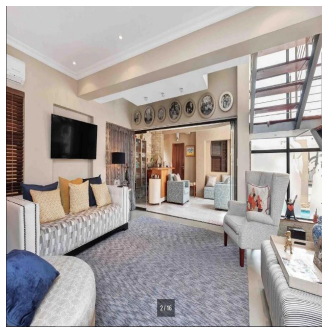

GAMA SEIS
Asesoria Inmobiliaria

Gama6 Asesor?a Inmobiliaria

Gamasix Asesoria Inmobiliaria
Mexico City, Mexico - Mestnoye Vremya

 **+52 5536664483**

Fantastic Value!! Come to Matopa were everyone wants to live. For Young Executive stunning double storey cluster, lock up and go with views. Modern, Spotless, easy living. High luxury. Upmarket. 3 Bed en-suite and Main Dressing Room. Open Plan kitchen, lounge and dining room. Upstairs pyjama lounge. Perfect for entertaining, versatile and comfortable for everyday living. Double garage. Ample visitors parking. Good position in popular complex. Very private. Excellent security - Strict access control. Dont delay this one will go fast.