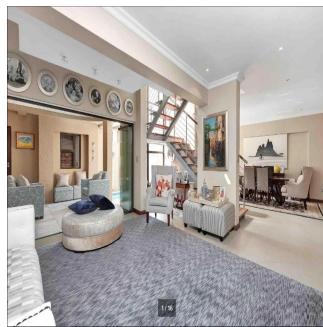

GAMA SEIS
Asesoria Inmobiliaria

Gama6 Asesor?a Inmobiliaria

Gamasix Asesoria Inmobiliaria
Mexico City, Mexico - Mestnoye Vremya

 **+52 5536664483**

Fantastic Value!! Come to Matopa were everyone wants to live. For Young Executive stunning double storey cluster, lock up and go with views. Modern, Spotless, easy living. High luxury. Upmarket. 3 Bed en-suite and Main Dressing Room. Open Plan kitchen, lounge and dining room. Upstairs pyjama lounge. Perfect for entertaining, versatile and comfortable for everyday living. Double garage. Ample visitors parking. Good position in popular complex. Very private. Excellent security - Strict access control. Dont delay this one will go fast.