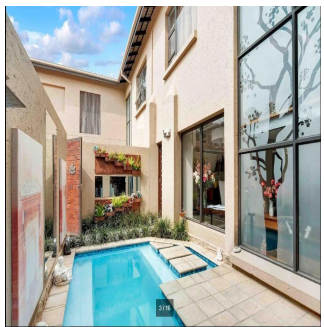

Pentkhaus

High Luxury And Upmarket 3 Bedroom Townhouse For Sale In Hyde Park

????? ??????, ????????? ???? , ?????????, , , 2196,

PRODAZH NAYA TSENA

\$ 485600.00

-  370 qm
-  6 komnaty
-  3 spal'ni
-  3 vannyye komnaty
-  3 etazhi
-  3 qm Ploshchad'
-  3 mesta dlya zemel'nogo uchastka mashin

GAMA SEIS
Asesoria Inmobiliaria

Gama6 Asesor?a Inmobiliaria

Gamasix Asesoria Inmobiliaria
Mexico City, Mexico - Mestnoye Vremya

 **+52 5536664483**

Fantastic Value!! Come to Matopa were everyone wants to live. For Young Executive stunning double storey cluster, lock up and go with views. Modern, Spotless, easy living. High luxury. Upmarket. 3 Bed en-suite and Main Dressing Room. Open Plan kitchen, lounge and dining room. Upstairs pyjama lounge. Perfect for entertaining, versatile and comfortable for everyday living. Double garage. Ample visitors parking. Good position in popular complex. Very private. Excellent security - Strict access control. Dont delay this one will go fast.