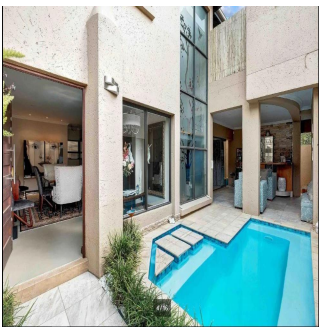

Pentkhaus

High Luxury And Upmarket 3 Bedroom Townhouse For Sale In Hyde Park

????? ??????, ????????? ???? , ?????????, , , 2196,

PRODAZH NAYA TSENA

\$ 485600.00

-  370 qm
-  6 komnaty
-  3 spal'ni
-  3 vannyye komnaty
-  3 etazhi
-  3 qm Ploshchad'
-  3 mesta dlya zemel'nogo uchastka mashin

GAMA SEIS
Asesoria Inmobiliaria

Gama6 Asesor?a Inmobiliaria

Gamasix Asesoria Inmobiliaria
Mexico City, Mexico - Mestnoye Vremya

 **+52 5536664483**

Fantastic Value!! Come to Matopa were everyone wants to live. For Young Executive stunning double storey cluster, lock up and go with views. Modern, Spotless, easy living. High luxury. Upmarket. 3 Bed en-suite and Main Dressing Room. Open Plan kitchen, lounge and dining room. Upstairs pyjama lounge. Perfect for entertaining, versatile and comfortable for everyday living. Double garage. Ample visitors parking. Good position in popular complex. Very private. Excellent security - Strict access control. Dont delay this one will go fast.