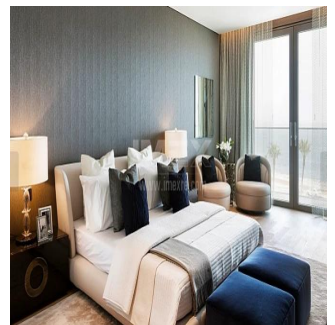

# High End 2 Bedroom Hotel Apartment Alef Residences | Palm Jumeirah

PRODAZHNAYA TSENA

**\$ 4083000.00**

446 qm

komnaty

2 spal'ni

2 vannyye komnaty

2 etazhi

2 qm Ploshchad' 2 mesta dlya zemel'nogo uchastka mashin

**Pgs Realty**  
Pgs Realty  
Panamá, Panama - Mestnoye Vremya

+507 391-8878

Purchase one of 104 homes located in eight mansions featuring their own dedicated lobbies and private elevators on the western Crescent of Palm Jumeirah, the hottest high-end Dubai location. Ultra-premium fully-serviced 5 star apartments for investments and for comfort living. Up to 8 per cent annual ROI Lease Management Property Management Quality House-keeping Private Club 104 with 5-star VIP Service Seaview and 500-meters-long Private Beach Philippe Starck mixers Floor-to-ceiling Glass windows Private Beach Cabanas Landscaped Gardens Huge Wraparound Balconies

Dostupna S: 01.01.1970

Pol: 4

Etazhi: 4

God Postroyki: 2017 Avtomobil'nyye Prostranstva: 4

God Postroyki: 2017

Tip: Ofis

Built from the first letter of the Arabic alphabet, The Alef, meaning 'first and foremost' signifies a point of infinite possibility. Born out of a desire to redefine luxury, it represents a physical space premium to its core, and a quality of living beyond all else. The Alef brand is truly the first of its kind – through design, space, location, and genuine lifestyle experiences. Surrounded by the Gulf, The Alef Residences is situated on the West Crescent of Palm Jumeirah, covering 46840 sq m, all serviced by W – The Palm. Everything is within reach, shopping, dining, even access routes as far as the airport are effortless.