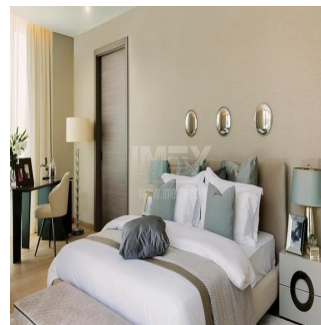

# High End 2 Bedroom Hotel Apartment Alef Residences | Palm Jumeirah

PRODAZHNAYA TSENA

**\$ 4083000.00**

446 qm

komnaty

2 spal'ni

2 vannyye komnaty

2 etazhi

2 qm Ploshchad' 2 mesta dlya zemel'nogo uchastka mashin

**Pgs Realty**  
Pgs Realty  
Panamá, Panama - Mestnoye Vremya

+507 391-8878

Purchase one of 104 homes located in eight mansions featuring their own dedicated lobbies and private elevators on the western Crescent of Palm Jumeirah, the hottest high-end Dubai location. Ultra-premium fully-serviced 5 star apartments for investments and for comfort living. Up to 8 per cent annual ROI Lease Management Property Management Quality House-keeping Private Club 104 with 5-star VIP Service Seaview and 500-meters-long Private Beach Philippe Starck mixers Floor-to-ceiling Glass windows Private Beach Cabanas Landscaped Gardens Huge Wraparound Balconies

Dostupna S: 01.01.1970

Pol: 4

Etazhi: 4

God Postroyki: 2017 Avtomobil'nyye Prostranstva: 4

God Postroyki: 2017

Tip: Ofis

Built from the first letter of the Arabic alphabet, The Alef, meaning 'first and foremost' signifies a point of infinite possibility. Born out of a desire to redefine luxury, it represents a physical space premium to its core, and a quality of living beyond all else. The Alef brand is truly the first of its kind – through design, space, location, and genuine lifestyle experiences. Surrounded by the Gulf, The Alef Residences is situated on the West Crescent of Palm Jumeirah, covering 46840 sq m, all serviced by W – The Palm. Everything is within reach, shopping, dining, even access routes as far as the airport are effortless.