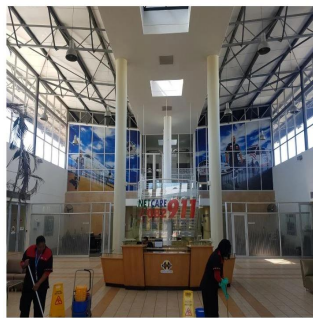

**Ibarra Valdez**

Ibarra Valdez Real Estate

Ciudad de México, Mexico - Mestnoye Vremya

+52 55-88527336

MAGNIFICENT OFFICES WITH GREAT HIGHWAY FRONTAGE Superb corporate offices with storage space or extra basement parking available for sale or to let. Well located in Waterfall, Midrand with easy access to the N1 highway and major arterial routes. In close proximity to all amenities at Mall of Africa. The premises offer great highway exposure! This stand alone building comprises 2534m2 of office space including generous balcony space on each side of the building as well as a canteen with a large kitchen and pause areas. In addition, the building features 1930m2 of storage / basement parking area which is serviced by two roller doors as well as training and service rooms and store rooms. Please contact me for further options or to arrange a viewing.