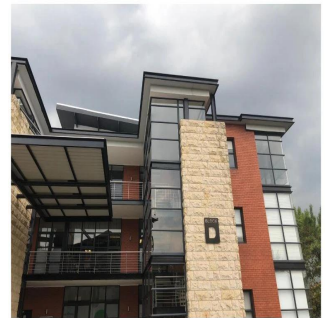

Pentkhaus

Prime Office For Rent In Cbd Sandton

????? ??????, ???????-?????, Umhlanga, , , ,

YEZHEMESYACHNAYA ARENDA TSENA

\$ 431900.00

- 298 qm
- komnaty
- spal'ni
- vannyye komnaty
- etazhi
- qm Ploshchad' zemel'nogo uchastka mashin
- mesta dlya

Frank Morrice Arias

Servmor Realty

Panamá, Panama - Mestnoye Vremya

+507 6670-1137

OFFICE FOR RENT IN UPMARKET OFFICE PARK IN SANDTON Upper Grayston office Park is ideally situated in the heart of the greater Sandton office node, adjacent to the Katherine Street off ramp onto the M1 highway. This a 5 star green rated building with plenty of large windows that allow plenty of natural light to flow throughout. The park features a generator and backup water onsite as well as air-conditioning, lifts and stairs within the building. There is 298/sqm office space available with a combination of glass partitioning. There are 4 balconies, 2 boardrooms and 1 storeroom in the basement.

Dostupna S: 08.05.2019

Pol: 4 Etazhi: 4 God Postroyki: 2017 Avtomobil'nyye Prostranstva: 4 God Postroyki: 2017 Tip: Ofis

Sandton is home to the wealthiest square mile on the entire African continent. In 1969 it was formerly an independent town, however, today it falls within the mandate of the Johannesburg Municipality within the Gauteng province. The name is derived from two of the suburban areas within close proximity to each other, Sandown and Bryanston.