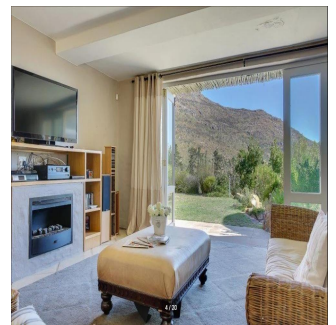

🚿 5 vannyye komnaty

🏠 5 etazhi

📏 5 qm Ploshchad' 📍 5 mesta dlya zemel'nogo uchastka mashin

Lola Kramer

Lola Kramer Properties

Cape Town, South Africa - Mestnoye Vremya

+27 083 252 1023

Top Class executive family home- Spectacular 360 Degree views. You will feel on top of the world! This home is situated within the prestigious Estate of Tierboskloof. Boasting a view of the bay, this exceptional property is set in a tranquil environment. This Villa offers a large private garden that opens onto a lush, tropical paradise where children can explore to their heart's content. These sumptuous homes set a whole new standard of indoor-outdoor living, living areas that lead out to the pool and rooms that run effortlessly to the horizons. Close by, / is the estate swimming pool. The communal saltwater pool affords magnificent mountain views and a distant glimpse of Hout Bay. With few exceptions, it would be difficult to find a more unique setting for the all weather tennis court. The Estate also offers a full-sized squash court complete with change rooms, showers, and toilet facilities. One of the most special features of Tierboskloof is the choice of mountain trails and walks. These include a 20-minute hike up to a hidden valley along the Baviaanskloof River that reveals a year-round waterfall. Security is a top priority for Tierboskloof. Camera and monitoring systems are employed to ensure the residents' safety. Electric perimeter fencing, /dedicated 24-hour security team, dog patrols and a 24-hour armed response are all part of the security measures taken. Access to the estate is controlled by a biometric identification system.