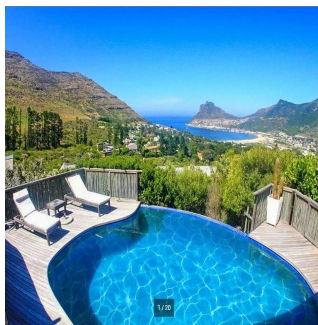

🚿 5 vannyye komnaty

🏠 5 etazhi

📏 5 qm Ploshchad' 📍 5 mesta dlya zemel'nogo uchastka mashin

Lola Kramer

Lola Kramer Properties

Cape Town, South Africa - Mestnoye Vremya

+27 083 252 1023

Top Class executive family home- Spectacular 360 Degree views. You will feel on top of the world! This home is situated within the prestigious Estate of Tierboskloof. Boasting a view of the bay, this exceptional property is set in a tranquil environment. This Villa offers a large private garden that opens onto a lush, tropical paradise where children can explore to their heart's content. These sumptuous homes set a whole new standard of indoor-outdoor living, living areas that lead out to the pool and rooms that run effortlessly to the horizons. Close by, / is the estate swimming pool. The communal saltwater pool affords magnificent mountain views and a distant glimpse of Hout Bay. With few exceptions, it would be difficult to find a more unique setting for the all weather tennis court. The Estate also offers a full-sized squash court complete with change rooms, showers, and toilet facilities. One of the most special features of Tierboskloof is the choice of mountain trails and walks. These include a 20-minute hike up to a hidden valley along the Baviaanskloof River that reveals a year-round waterfall. Security is a top priority for Tierboskloof. Camera and monitoring systems are employed to ensure the residents' safety. Electric perimeter fencing, /dedicated 24-hour security team, dog patrols and a 24-hour armed response are all part of the security measures taken. Access to the estate is controlled by a biometric identification system.