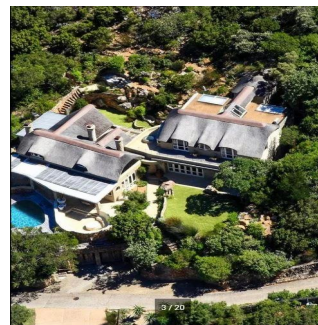

Pentkhaus

Executive 5 Bedroom Family House For Sale In Tierboskloof

, , 7806,

PRODAZHNAYA TSENA

\$ 1099400.00

🏠 600 qm

🏠 10 komnaty

🛏️ 5 spal'ni

🚿 5 vannyye komnaty

🏠 5 etazhi

📏 5 qm Ploshchad' 📍 5 mesta dlya zemel'nogo uchastka mashin

Lola Kramer

Lola Kramer Properties

Cape Town, South Africa - Mestnoye Vremya

+27 083 252 1023

Top Class executive family home- Spectacular 360 Degree views. You will feel on top of the world! This home is situated within the prestigious Estate of Tierboskloof. Boasting a view of the bay, this exceptional property is set in a tranquil environment. This Villa offers a large private garden that opens onto a lush, tropical paradise where children can explore to their heart's content. These sumptuous homes set a whole new standard of indoor-outdoor living, living areas that lead out to the pool and rooms that run effortlessly to the horizons. Close by, / is the estate swimming pool. The communal saltwater pool affords magnificent mountain views and a distant glimpse of Hout Bay. With few exceptions, it would be difficult to find a more unique setting for the all weather tennis court. The Estate also offers a full-sized squash court complete with change rooms, showers, and toilet facilities. One of the most special features of Tierboskloof is the choice of mountain trails and walks. These include a 20-minute hike up to a hidden valley along the Baviaanskloof River that reveals a year-round waterfall. Security is a top priority for Tierboskloof. Camera and monitoring systems are employed to ensure the residents' safety. Electric perimeter fencing, /dedicated 24-hour security team, dog patrols and a 24-hour armed response are all part of the security measures taken. Access to the estate is controlled by a biometric identification system.