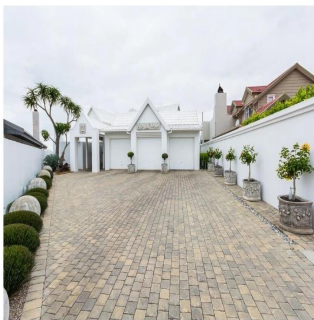

🚿 5 vannyye komnaty

🏠 5 etazhi

📐 5 qm Ploshchad' 📍 5 mesta dlya zemel'nogo uchastka mashin

Antonie Goosen

Meridian Realty

Stellenbosch, South Africa - Mestnoye Vremya

+27 0825545838

LUXURIOUS 5 STAR 5 BEDROOM HOUSE FOR SALE ON THE BEACH - BAY VIEW - MOSSEL BAY MAGNIFISENT, LUXURIOUS, STYLISH, 5 STAR GUESTHOUSE This guest house with all its designer, upmarket furniture and stylish, ocean facing rooms. Each room has an unsurpassed level of luxury with unswerving attention to detail. Open plan kitchen with marble counter tops. Relax on the patio with the ocean on your doorstep or take a walk on the beach where you can enjoy the sun and the cool water of the Indian Ocean. . This property can be used for holiday residence also, or guest house! Beautifully designed by Architect, Pierre Myburgh and built by Murray & Robberts with approved plans for another 2 bedroom self catering apartment. The main bedroom of the house is on the ground level with a built in safe as well as an en-suite bathroom with a designer bath overlooking a private garden area. There is a lovely view of the ocean from this bedroom. On the second level of the main house is 2 spacious bedrooms with a designer bathroom furnished in beautiful shades of creams and white overlooking the ocean. The self catering unit flows from the living area of the main house with a seperate entrance to a living area and open plan kitchen. This unit has its own courtyard with easy access to the beach and has a private braai area. The stairs leads to 2 beautiful bedrooms with en-suite bathrooms and lovely views of the ocean. The property offers 3 garages and ample parking space. There is a servants quarter on the premises with a shower and toilet. The house is well secured with a alarm system and the area are very safe. The exquisite designer garden provides a stunning backdrop for this exceptional house Mossel Bay is surrounded by some of the world's most prestigious golf courses like Fan Court, Ernie Els designed Oubaaï golf course, Pinnacle Point, Pezula and Simola. The Airport is a short scenic drive of 40km on the N2. Call to set up your viewing appointment Only selective buyers who meets the criteria will be accommodated.