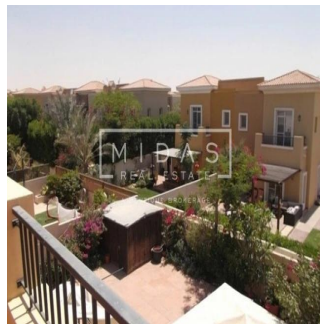

4 vannyye komnaty

4 etazhi

4 qft Ploshchad' 4 mesta dlya zemel'nogo uchastka mashin

Tara Goldberg
Panama Luxury Living
Panamá, Panama - Mestnoye Vremya

+507 6459-4848

Total Area: 2650 sqft Plot: 2,960 sqft One of the most sought-after neighbourhoods in Dubai, Al Reem spans an impressive 208 acres with lakefront views. An integral part of Arabian Ranches, this desert-themed masterplanned development is an exceptional residential choice for the discerning customers who value the finer things in life. Al Reem's villas draw inspiration from traditional Arab and Spanish architecture and include a variety of detached, two-storey, single-family residences ranging in size from 1,690 to 3,060 sq ft, with three, four and five bedrooms.

Dostupna S: 01.01.1970

Pol: 4

Etazhi: 4

God Postroyki: 2017 Avtomobil'nyye Prostranstva: 4

God Postroyki: 2017

Tip: Ofis

With 24-hour security, Al Reem offers residents a relaxing getaway from the bustle of the city. The community has neighbourhood parks with swimming pools and children's play areas. Al Reem residents can also access Dubai Equestrian & Polo Club, a key part of Arabian Ranches.