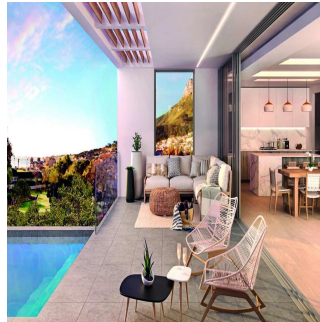

**+27 072 385 4386**

The four residences are works of contemporary architecture, integrated into their surroundings through the use of natural materials and simple primal forms. As homes in one of the country's prime seaside locations, they are designed to combine simplicity and sophistication, relaxation and urbanity. With a strong flow between the inside and outside, the homes are connected to magnificent views on all sides. At the heart of each building is a green space – either a water-wise garden or courtyard – that continues nature's presence into the interior of each residence.

Dostupna S: 02.05.2019

Pol: 4      Etazhi: 4      God Postroyki: 2017      Avtomobil'nyye Prostranstva: 4      God Postroyki: 2017      Tip: Ofis

Nestled between Lion's Head, The Twelve Apostles and Camps Bay Beach, The Azure offers a sophisticated and relaxed lifestyle with contemporary yet timeless design. Four landmark residences in the heart of Camps Bay Village, just 150m from the beach.