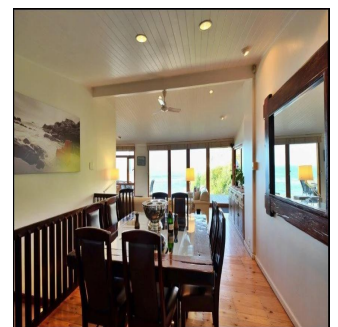

3 vannyye
komnaty

3 etazhi

3 qm Ploshchad' 3 mesta dlya
zemel'nogo uchastka mashin**Padeco Realty**

Padeco Realty

Panamá, Panama - Mestnoye Vremya

+507 67814141

DRIVE INTO YOUR OWN NORTH FACING BUNGALOW ON THE RIDGE OVERLOOKING THE FAMOUS CLIFTON BEACHES Perfectly positioned overlooking the beautiful Clifton beaches and taking in the exceptional advantage of mountain views. Enjoy the tranquil sounds of crashing waves on the shore whilst lounging next to the rim-flow pool and private garden, perfect for entertaining. The bungalow offers an open-plan lounge, dining room and kitchen flowing onto a large deck. 4 Bedrooms, 3 bathrooms, 3 parking bays and a rented tandem garage.