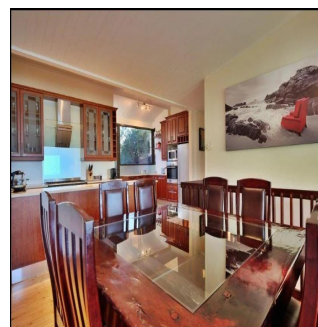

3 vannyye
komnaty

3 etazhi

3 qm Ploshchad' 3 mesta dlya
zemel'nogo uchastka mashin**Padeco Realty**

Padeco Realty

Panamá, Panama - Mestnoye Vremya

+507 67814141

DRIVE INTO YOUR OWN NORTH FACING BUNGALOW ON THE RIDGE OVERLOOKING THE FAMOUS CLIFTON BEACHES Perfectly positioned overlooking the beautiful Clifton beaches and taking in the exceptional advantage of mountain views. Enjoy the tranquil sounds of crashing waves on the shore whilst lounging next to the rim-flow pool and private garden, perfect for entertaining. The bungalow offers an open-plan lounge, dining room and kitchen flowing onto a large deck. 4 Bedrooms, 3 bathrooms, 3 parking bays and a rented tandem garage.