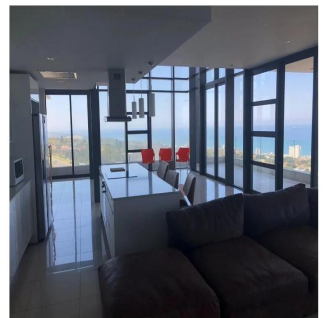

4 vannyye komnaty

4 etazhi

4 qm Ploshchad' 4 mesta dlya zemel'nogo uchastka mashin

Prnil Maharaj

Prime Property South Africa

Umhlanga, South Africa - Mestnoye Vremya

+27 0849999099

PRIME PROPERTY - HERRWOOD SKYE Situated in sough after Herrwood Skye. This double volume contemporary styled Penthouse overlooks the Umhlanga Ridge, Umhlanga Rocks area with stunning sea views of the East Coast from Umdloti to Durban beach front. Ideal for the travelling husband's peace of mind as it provides the perfect lock up and go home. As you walk in you immediately feel at home with its open plan living area. Large lounge, dining room and double lounge opens onto wrap around balcony with amazing sea view. White kitchen with Granite tops and separate scullery / laundry room. Double volume bedroom with main ensuite and Guest toilet. Upstairs is a pajama lounge and 3 huge bedrooms all ensuite. The whole unit has porcelain tiles with the bedrooms are carpeted. Down lighters give the ambiance of calm and serenity. 3 Under cover parking's. The complex offers a indoor gym and heated pool. 2 lifts, Reception area, 24 hour guarded security, CCTV, access control and gated. Close to all major amenity's including highways, schools, Umhlanga Beach, Gateway Theater of Shopping and religious centers. Call me now to view