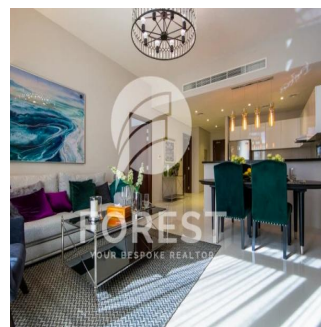

🚿 2 vannyye komnaty

🏠 2 etazhi

📏 2 qft Ploshchad' 📄 2 mesta dlya zemel'nogo uchastka mashin

Romy Tarboton

Signature Real Estate

Cape Town, South Africa - Mestnoye Vremya

☎ +27 (0)76 455 9450

Amazing big fully furnished Apartment in Dezire Residences. With Balcony.