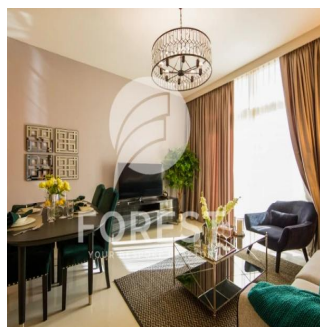

🚿 2 vannyye komnaty

🏠 2 etazhi

📏 2 qft Ploshchad' 📄 2 mesta dlya zemel'nogo uchastka mashin

Romy Tarboton

Signature Real Estate

Cape Town, South Africa - Mestnoye Vremya

☎ +27 (0)76 455 9450

Amazing big fully furnished Apartment in Dezire Residences. With Balcony.