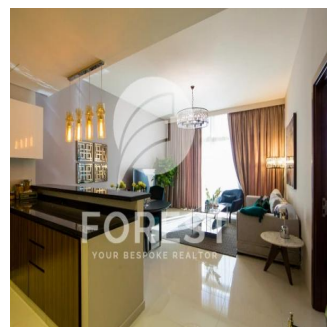

🚿 2 vannyye komnaty

🏠 2 etazhi

📏 2 qft Ploshchad' 📄 2 mesta dlya zemel'nogo uchastka mashin

Romy Tarboton

Signature Real Estate

Cape Town, South Africa - Mestnoye Vremya

☎ +27 (0)76 455 9450

Amazing big fully furnished Apartment in Dezire Residences. With Balcony.