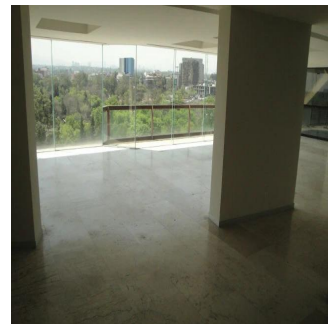

+52 55 1766 5789

Elegant apartment in prestigious building with police security guard, elegant lobby, panoramic view of the park, close to Lincoln Park and the shopping area with restaurants and cafes, make this apartment an ideal place to live. Built on 2 levels, elegant living room with marble floors, 2 level circular staircase, hardwood floors, family TV room, 3 bedrooms with bathroom and walk-in closet in the master bedroom. Complete service areas, gym y sala de reuniones, for rent with or without appliances.