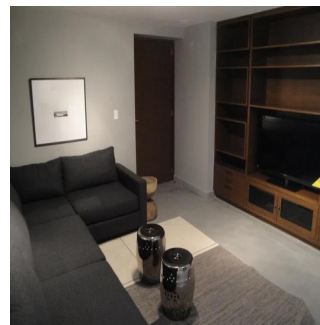

Dostupna S: 30.08.2019

Pol: 4

Etazhi: 4

God Postroyki: 2017 Avtomobil'nyye Prostranstva: 4

God Postroyki: 2017

Tip: Ofis