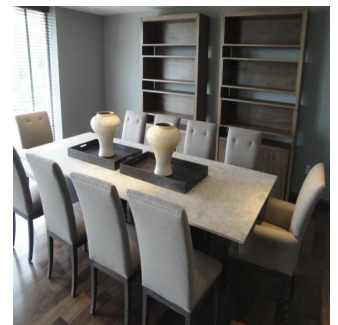

Dostupna S: 30.08.2019

Pol: 4

Etazhi: 4

God Postroyki: 2017 Avtomobil'nyye Prostranstva: 4

God Postroyki: 2017

Tip: Ofis