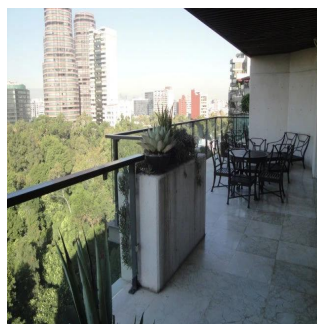

+52 55 1766 5789

Beautiful VIP 2-level Penthouse. Fully furnished. 3 bedrooms with bathroom. Master bedroom with large dressing-room and jacuzzi. 656 sqft of terraces. TV area and office,,2 car parking. Security, Awesome view of Park and Chapultepec Castle.