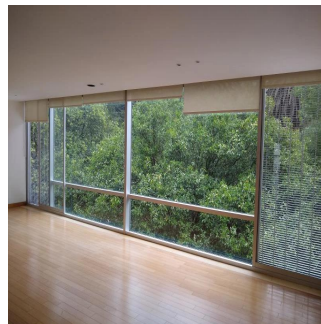

🏗️ 4 etazhi 📐 4 qm Ploshchad' 📍 4 mesta dlya zemel'nogo uchastka mashin

Jorge Gamboa
Inmuebles Premium Cdmx
Ciudad de México, Mexico - Mestnoye Vremya

📞 +52 5562462457

Luxury, Exterior Overlooking Lincoln Park Pets Are Accepted, Luxury, Exterior overlooking Lincoln Park. * 4 Bathrooms (Two in the rooms, one for visits and one for service). * Amazing view of Lincoln Park. * EXTRAS: gas oven, microwave oven, boiler, washer, dryer, dishwasher, refrigerator, black-out shutters, Equipped Kitchen, large cellar, 24 hour surveillance. Maintenance Included * 2 parking spots, * 4 Bathrooms (marble, porcelain, gates and equipment) * Complete carpentry (doors, closets, dressing rooms, vanities) * Very spacious room with exterior view, hallway, equipped kitchen, bedroom or utility room, laundry area, dining room, TV room, brightly lit bedrooms with full bathroom and closet. * 24 hour surveillance, Reception, CCV. * PLACES OF INTEREST NEAR TO DEVELOPMENT * A block and a half av. PDTE. MASARYK WHERE THE BEST AND MOST EXCLUSIVE RESTAURANTS, BUSINESS, BOUTIQUES AND COMMERCIAL PLACES OF THE CITY OF MEXICO ARE FOUND. Lincoln Park, Martin Luther King JR., Sculptural Park Polanco, DryClean USA Polanco, Hotel Polanco, La Bottiglia, Beth Yitzchak, TechnoGym, French Embassy, ¿¿The Japonez Polanco, Garden of the Republic of Lebanon, Mars Field, Elysian Fields, Embassy of Lebanon, National Auditorium, Winston Churchill Garden, Presidente InterContinental Hotel, JW Marriott, Banking Zone, Hyundai, Starbucks Obelisco, P&W, Surman Polanco, Pineda Covalin, The Palm, Chapulín, Asturian Center, VESTBODY GIMNASIO, * MAIN AVENUES THAT SURROUND DEVELOPMENT * PRESIDENT MASARYK, ¿¿LAFONTAINE, JULIO VERNE, ALEJANDRO DUMAS, ELÍSEE FIELDS, WALK OF THE REFORM, LUIS G. URBINA, ANATOLE FRANCE, MONTE ELBRUZ, GOLDSMITH, HORACIO, HOMERO, AV. MOLIERE, NATIONAL ARMY, EDGAR ALLAN POE, ARCHIMEDES, RUBÉN DARÍO. * REQUIREMENTS * PETS ARE ACCEPTED, MAINTENANCE FEE INCLUDED IN THE INCOME. DEPOSIT, ADVANCED INCOME, PROOF OF INCOME OR LABOR LETTER, AVAL.