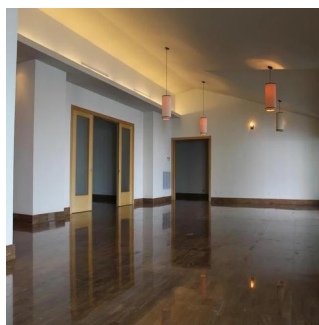

🏢 3 etazhi

📐 3 qm Ploshchad' 📍 3 mesta dlya zemel'nogo uchastka mashin

**Frank Morrice Arias**

Servmor Realty

Panamá, Panama - Mestnoye Vremya

+507 6670-1137

UNIQUE EXTREMELY LUXURIOUS, SPACIOUS AND PRIVATE, VIP COMMON AREAS