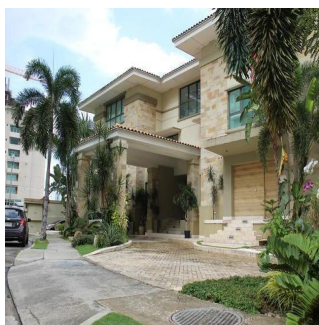

Pentkhaus

Luxurious Private And Spacious Apartment In Pacific Point

'''

YEZHEMESYACHNAYA ARENDA TSENA

\$ 9500.00

🏠 800 qm

🏠 6 komnaty

🛏️ 3 spal'ni

🚿 3 vannyye komnaty

🏢 3 etazhi

📐 3 qm Ploshchad' 📍 3 mesta dlya zemel'nogo uchastka mashin

Frank Morrice Arias

Servmor Realty

Panamá, Panama - Mestnoye Vremya

+507 6670-1137

UNIQUE EXTREMELY LUXURIOUS, SPACIOUS AND PRIVATE, VIP COMMON AREAS