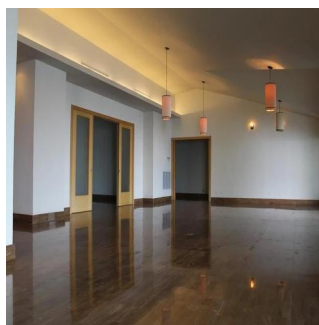

🚿 3 vannyye komnaty

🏢 3 etazhi

📐 3 qm Ploshchad' 📍 3 mesta dlya zemel'nogo uchastka mashin

Frank Morrice Arias

Servmor Realty

Panamá, Panama - Mestnoye Vremya

+507 6670-1137

UNIQUE EXTREMELY LUXURIOUS, SPACIOUS AND PRIVATE, VIP COMMON AREAS