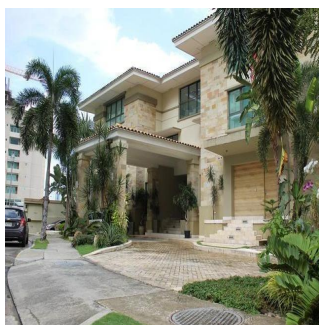

UNIQUE EXTREMELY LUXURIOUS, SPACIOUS AND PRIVATE, VIP COMMON AREAS

Dostupna S: 21.08.2019

Pol: 4

Etazhi: 4

God Postroyki: 2017 Avtomobil'nyye Prostranstva: 4

God Postroyki: 2017

Tip: Ofis