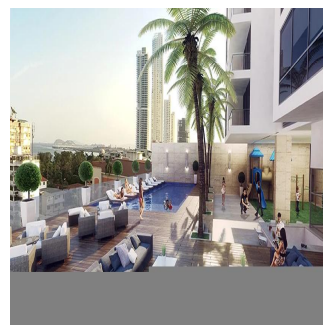

Dostupna S: 20.08.2019

Pol: 4

Etazhi: 4

God Postroyki: 2017 Avtomobil'nyye Prostranstva: 4

God Postroyki: 2017

Tip: Ofis