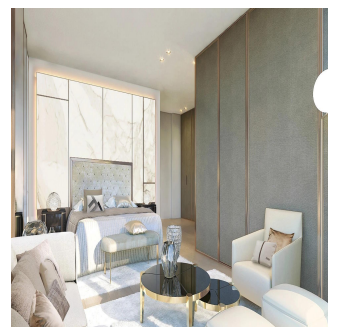

Ivan Sierra Inversiones

Panamá, Panama - Mestnoye Vremya

**+507 236-8353**

Located in Santa María Golf & Country Club, the most prestigious residential area in Panama surrounded by a spectacular 18-hole golf course designed by Nicklaus Design, comes a project to give new meaning to the word "exclusivity." The architecture of the project was conceptualized by the renowned firm GVA Arquitectos and with interior design carried out under the guidelines and support of the renowned Italian brand FENDI, La Maison is a project that presents a luxurious tower with large spaces that offer a sophisticated lifestyle with a VIP treatment under the concierge service. APARTMENTS OF: 317M2 362M2 406M2 3 AND 4 BEDROOMS WITH PRIVATE BATHROOM ITALIAN KITCHEN WITH LUXURY FINISHES LARGE TERRACES WITH BEAUTIFUL VIEW 2 APARTMENTS BY FLAT WITH INDEPENDENT HALL PENTHOUSES AVAILABLE Request a meeting for more information