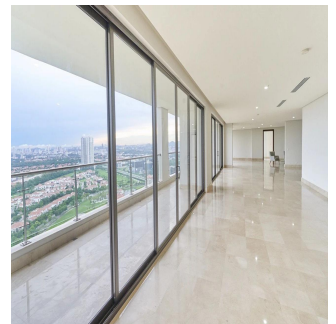

🚿 3 vannyye komnaty

🏗️ 3 etazhi

📐 3 qm Ploshchad' 📄 3 mesta dlya zemel'nogo uchastka mashin

Javier Sierra

Ivan Sierra Inversiones

Panamá, Panama - Mestnoye Vremya

+507 236-8353

A luxurious tower of 30 floors of residential apartments located in Santa María Golf & Country Club, one of the most exclusive projects in Panama, minutes from Costa del Este. La Vista on the Green is a luxury building with family apartments of impeccable finishes. With a privileged location and beautiful views of the golf course designed by Nicklaus Design, residents of Santa María Golf & Country Club can enjoy quick and easy access to Costa del Este, the city center, the best banking area, exclusive areas of shops and direct access to Tocumen International airport. Santa María is a luxury residential complex where modernity is combined with greenery, creating an incomparable lifestyle. The Santa Maria, a Luxury Collection Hotel & Golf Resort is a five-star urban resort that offers exceptional experiences to the most knowledgeable travelers who are looking for a true connection with the destination. The hotel has 182 luxury rooms and suites with Panamanian design elements. Surrounded by the extraordinary view of the professional golf course, designed by Nicklaus Design, the resort has three restaurants, an avant-garde spa, a gym with rejuvenating natural light, an outdoor pool overlooking the golf course and exceptional spaces for Events and meetings Our exclusive apartment is different from everyone in the building as it is a full 600 m2 flat with a large balcony that encourages you to relax with the beautiful views of the city's skyscrapers, the Pacific Ocean and the greenery of the golf course . Of course the best finishes that can be offered in marble floors, kitchen with island, marble envelopes in kitchen and bathrooms, excellent imported faucets and solid doors throughout the apartment. The building has all the amenities for the enjoyment of your family and loved ones.