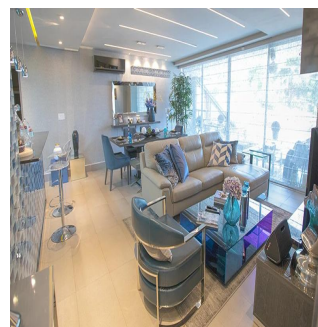

 2 etazhi

 2 qm Ploshchad'  2 mesta dlya zemel'nogo uchastka mashin

**Javier Sierra**

Ivan Sierra Inversiones

Panamá, Panama - Mestnoye Vremya

+507 236-8353

With its privileged and elevated location in the Barrio de La Loma, one of the most exclusive residential areas of the city known for its tranquility and its spectacular panoramic views, Loma Vista Tower will rise with 31 floors in two towers under the same facade, divided with an independent lobby for each of the towers, providing greater privacy to its residents. Loma Vista Tower was designed by the internationally renowned architect firm Mallol & Mallol, with a modern and imposing facade, as well as its fine finishes and luxury details, its excellent distributions in each of its apartments, with wide areas and variety of footage. Among the spectacular facilities it will offer: - Apartments with 1 Parking - 5 high-speed elevators - Lobby for each of the towers - Balcony with panoramic views of the city - Imported kitchen furniture and granite countertops - Fine high-format coverings - It will have the most complete Social Area of ??Panama - 2 swimming pools for adults and 1 swimming pool for children - Gym area - Squash court - Playroom for children - Cinema Room - Party room - Lounge - Spa with sauna and bathroom Turkish - Jacuzzi