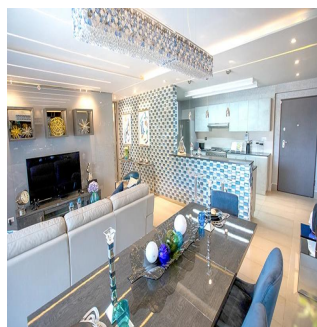

 2 etazhi

 2 qm Ploshchad'  2 mesta dlya zemel'nogo uchastka mashin

**Javier Sierra**

Ivan Sierra Inversiones

Panamá, Panama - Mestnoye Vremya

+507 236-8353

With its privileged and elevated location in the Barrio de La Loma, one of the most exclusive residential areas of the city known for its tranquility and its spectacular panoramic views, Loma Vista Tower will rise with 31 floors in two towers under the same facade, divided with an independent lobby for each of the towers, providing greater privacy to its residents. Loma Vista Tower was designed by the internationally renowned architect firm Mallol & Mallol, with a modern and imposing facade, as well as its fine finishes and luxury details, its excellent distributions in each of its apartments, with wide areas and variety of footage. Among the spectacular facilities it will offer: - Apartments with 1 Parking - 5 high-speed elevators - Lobby for each of the towers - Balcony with panoramic views of the city - Imported kitchen furniture and granite countertops - Fine high-format coverings - It will have the most complete Social Area of ??Panama - 2 swimming pools for adults and 1 swimming pool for children - Gym area - Squash court - Playroom for children - Cinema Room - Party room - Lounge - Spa with sauna and bathroom Turkish - Jacuzzi