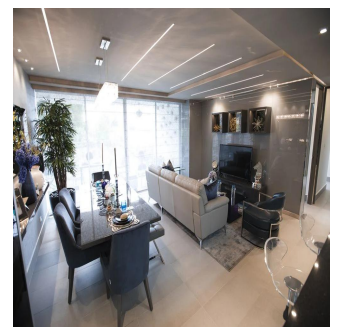

 2 etazhi

 2 qm Ploshchad'  2 mesta dlya zemel'nogo uchastka mashin

**Javier Sierra**

Ivan Sierra Inversiones

Panamá, Panama - Mestnoye Vremya

+507 236-8353

With its privileged and elevated location in the Barrio de La Loma, one of the most exclusive residential areas of the city known for its tranquility and its spectacular panoramic views, Loma Vista Tower will rise with 31 floors in two towers under the same facade, divided with an independent lobby for each of the towers, providing greater privacy to its residents. Loma Vista Tower was designed by the internationally renowned architect firm Mallol & Mallol, with a modern and imposing facade, as well as its fine finishes and luxury details, its excellent distributions in each of its apartments, with wide areas and variety of footage. Among the spectacular facilities it will offer: - Apartments with 1 Parking - 5 high-speed elevators - Lobby for each of the towers - Balcony with panoramic views of the city - Imported kitchen furniture and granite countertops - Fine high-format coverings - It will have the most complete Social Area of ??Panama - 2 swimming pools for adults and 1 swimming pool for children - Gym area - Squash court - Playroom for children - Cinema Room - Party room - Lounge - Spa with sauna and bathroom Turkish - Jacuzzi