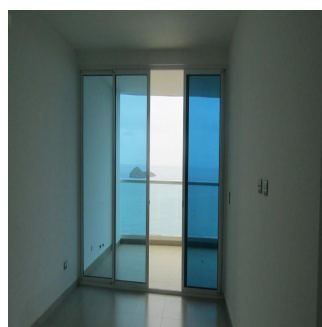

3 etazhi

3 qm Ploshchad' 3 mesta dlya zemel'nogo uchastka mashin

**Pierre Marleau**

Uncover Panama

Panama, Panama - Mestnoye Vremya

+507 6487-4686

Enjoy the most spectacular beach on the Pacific Coastline in this four bedrooms and four half bathrooms, Luxury condo completely furnished with top-of-the-line gourmet kitchen, Elegantly designed, Maid room, Samsung inverter air conditioners of 18,000 btu. The covered private terrace displays and is breath taking panoramic views of the Pacific ocean and white sandy beach know as Costa Blanca.