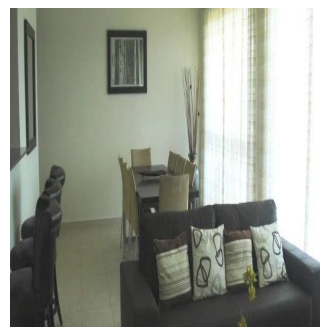

2 vannyye komnaty

2 etazhi

2 qm Ploshchad' 2 mesta dlya zemel'nogo uchastka mashin

Pierre Marleau

Uncover Panama

Panama, Panama - Mestnoye Vremya

+507 6487-4686

Make your next property investment this luxurious two bedroom condominium. Located in the premier Bijao Resort you will enjoy the world-class beach club, infinity pools, sauna, fitness center, wellness spa with Turkish bath, nine holes of golf, tennis, volleyball, ping pong tables, billiards, and much more!