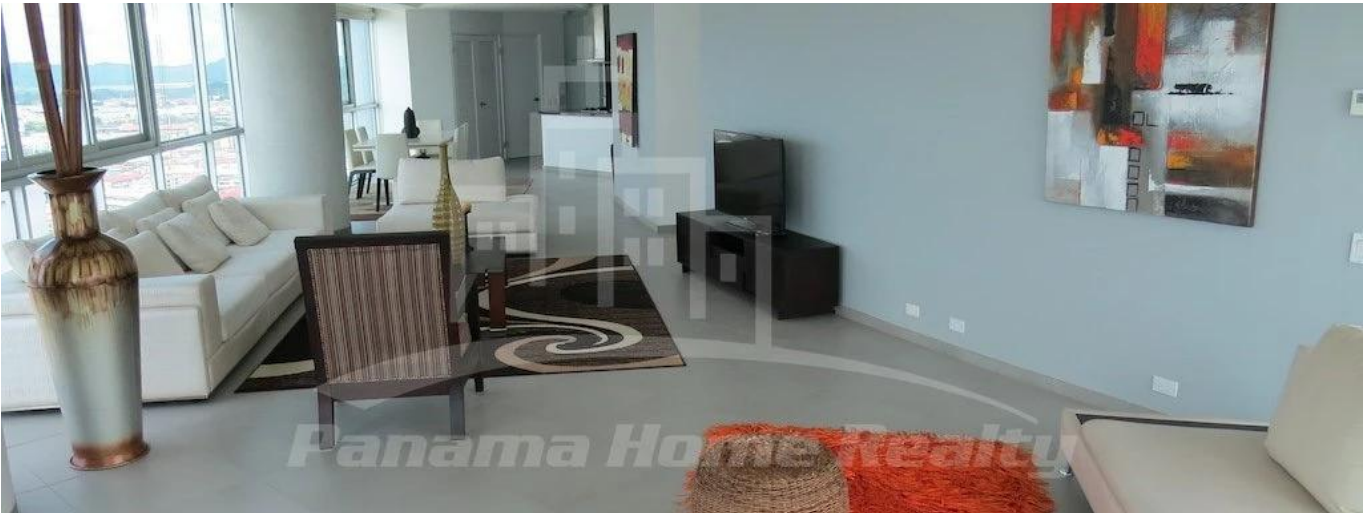

Pentkhaus

Luxury Furnished 2 Bedroom Apartment For Sale On Avenida Balboa

Ukraine, Kyiv , Kyiv, Av Balboa, , ,

PRODAZHNAYA TSENA

$ 570000.00

🏠 218 qm

🏠 4 komnaty

🛏️ 2 spal'ni

🚿 2 vannyye komnaty

🏢 2 etazhi

📐 2 qm Ploshchad' 📍 2 mesta dlya zemel'nogo uchastka mashin

Pavlina Srubarova

Panama Home Realty

Panamá, Panama - Mestnoye Vremya

+507 66986850