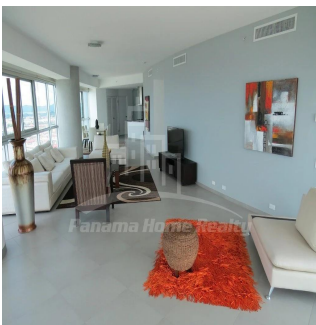

Pentkhaus

Luxury Furnished 2 Bedroom Apartment For Sale On Avenida Balboa

Ukraine, Kyiv , Kyiv, Av Balboa, , ,

PRODAZHNAYA TSENA

$ 570000.00

🏠 218 qm

🏠 4 komnaty

🛏️ 2 spal'ni

🚿 2 vannyye komnaty

🏢 2 etazhi

📐 2 qm Ploshchad' 📍 2 mesta dlya zemel'nogo uchastka mashin

Pavlina Srubarova

Panama Home Realty

Panamá, Panama - Mestnoye Vremya

+507 66986850