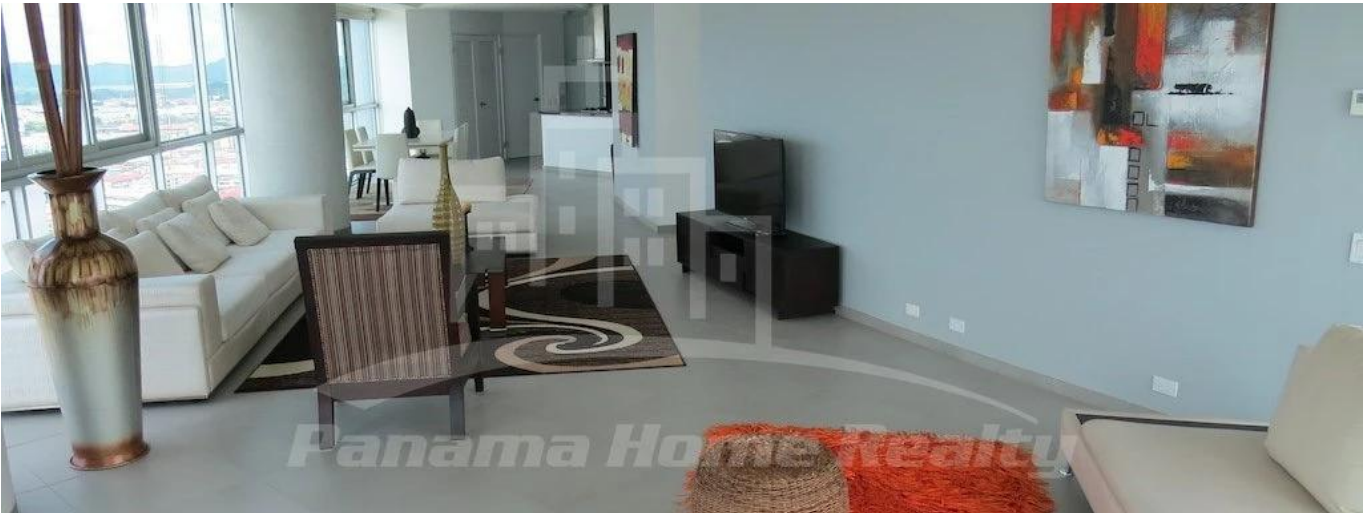

🚿 2 vannyye komnaty

🏢 2 etazhi

📐 2 qm Ploshchad' 📍 2 mesta dlya zemel'nogo uchastka mashin

Pavlina Srubarova

Panama Home Realty

Panamá, Panama - Mestnoye Vremya

+507 66986850

Panama Home Realty offering luxury apartments in Club which is located in the heart of Panama's Business Center. This project extends along Avenida Balboa allowing for an amazing experience and panoramic views of the Pacific Ocean and the Panama City skyline. Panama Home Realty is offering luxury apartments in Club Tower spacious one, two or three bedrooms apartments for sale or for rent, A / B / C / D / E available in high or low levels. Each apartment comes with appliances, including washing center (washer and dryer), dishwasher, microwave, stove with grease extractor, fridge. All units have a fantastic sea view and 2 or 3 balconies. Club Tower is destined to be a premier address. The building stands 57 stories high with 210 lusciously designed residential units with top-of-the-line finishes and amenities. Entering the building, you are immediately greeted with an elegant porte-cochere, flanked with a magnificent waterfall, landscaping, and reflecting pools. Along with the beautiful surroundings, the Club Tower has 24-hour covered valet parking service, a welcoming concierge service and door attendant, and full security services with monitored cameras. The security service is also present in our high-speed, semi-private elevators. The units of the Club Tower Panama were designed with ease and comfort in mind. Balboa Avenue itself is surrounded by the Bay of Panama to the north and the most prestigious, flourishing regions in Panama, including Punta Pacifica and Punta Paitilla to the East, and the Casco Viejo Historic Center and Amador to the West. The Club Tower is also conveniently located 20 minutes from the Panama Tocumen International Airport. Two-story Grand Entrance Lobby with Porte Cochere, magnificent waterfall, elegantly landscaped entryway and reflecting pools. 24 hour covered valet parking service, concierge service, door attendant and full-security service with monitored cameras. Security controlled high speed semi private elevators. Two level glass walled high-tech fitness center overlooking the Island Oasis pool lounge and with amazing views of the bay. Lushly designed Island Oasis pool lounge with sunrise and sunset infinity edge pools, private cabanas and views overlooking the bay and the city. Private landscaped gardens of lush palm groves and tropical plants with play ground for children. Fully equipped fitness center and spa. Grand ballroom. Bussiness and conference center. The Club Tower Panama features a Private Nautical Club with boating and fishing vessels the Explorer and the Escapade to be used at your availability all year long, providing for all your boating needs such as rental, storage, repair and maintenance.