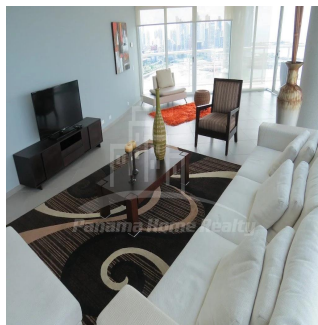

Pentkhaus

Luxury Furnished 2 Bedroom Apartment For Sale On Avenida Balboa

Ukraine, Kyiv , Kyiv, Av Balboa, , ,

PRODAZHNAYA TSENA

$ 570000.00

🏠 218 qm

🏠 4 komnaty

🛏️ 2 spal'ni

🚿 2 vannyye komnaty

🏢 2 etazhi

📐 2 qm Ploshchad' 📍 2 mesta dlya zemel'nogo uchastka mashin

Pavlina Srubarova

Panama Home Realty

Panamá, Panama - Mestnoye Vremya

+507 66986850