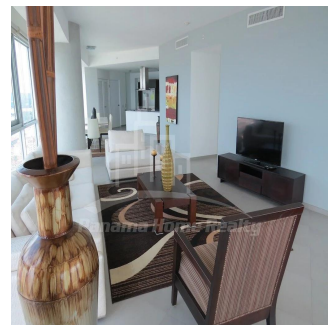

Pentkhaus

Luxury Furnished 2 Bedroom Apartment For Sale On Avenida Balboa

Ukraine, Kyiv , Kyiv, Av Balboa, , ,

PRODAZHNAYA TSENA

$ 570000.00

🏠 218 qm

🏠 4 komnaty

🛏️ 2 spal'ni

🚿 2 vannyye komnaty

🏢 2 etazhi

📐 2 qm Ploshchad' 📍 2 mesta dlya zemel'nogo uchastka mashin

Pavlina Srubarova

Panama Home Realty

Panamá, Panama - Mestnoye Vremya

+507 66986850