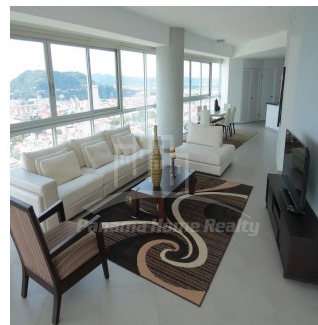

Pentkhaus

Luxury Furnished 2 Bedroom Apartment For Sale On Avenida Balboa

Ukraine, Kyiv , Kyiv, Av Balboa, , ,

PRODAZHNAYA TSENA

$ 570000.00

🏠 218 qm

🏠 4 komnaty

🛏️ 2 spal'ni

🚿 2 vannyye komnaty

🏢 2 etazhi

📐 2 qm Ploshchad' 📍 2 mesta dlya zemel'nogo uchastka mashin

Pavlina Srubarova

Panama Home Realty

Panamá, Panama - Mestnoye Vremya

+507 66986850