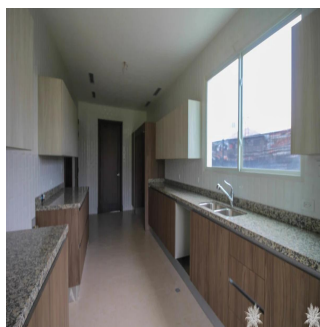

4 etazhi

4 qm Ploshchad' 4 mesta dlya zemel'nogo uchastka mashin

**Kent Davis**

Panama Equity Real Estate

Panamá, Panama - Mestnoye Vremya

+507 6030-6782

Custom built home using the best materials and finishes available, this property features the latest in modern design and construction to incorporate a large, spacious floor plan with high ceilings and plenty of windows. The new buyer will also appreciate the smart layout in the kitchen with adjoining service area and access to the closed garage. From the living room, enjoy a nice walk-out to the yard backing onto the 15th fairway which is green and very lush with hedges and trees acting as a backdrop. All of this in one of Panama's premier golf communities, a neighbourhood for those that want the best available!