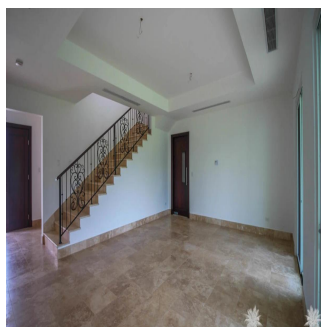

4 etazhi

4 qm Ploshchad' 4 mesta dlya zemel'nogo uchastka mashin

**Kent Davis**

Panama Equity Real Estate

Panamá, Panama - Mestnoye Vremya

+507 6030-6782

Custom built home using the best materials and finishes available, this property features the latest in modern design and construction to incorporate a large, spacious floor plan with high ceilings and plenty of windows. The new buyer will also appreciate the smart layout in the kitchen with adjoining service area and access to the closed garage. From the living room, enjoy a nice walk-out to the yard backing onto the 15th fairway which is green and very lush with hedges and trees acting as a backdrop. All of this in one of Panama's premier golf communities, a neighbourhood for those that want the best available!