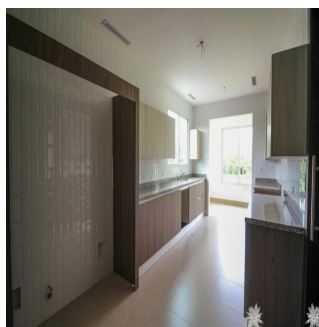

4 etazhi

4 qm Ploshchad' 4 mesta dlya zemel'nogo uchastka mashin

**Kent Davis**

Panama Equity Real Estate

Panamá, Panama - Mestnoye Vremya

+507 6030-6782

Custom built home using the best materials and finishes available, this property features the latest in modern design and construction to incorporate a large, spacious floor plan with high ceilings and plenty of windows. The new buyer will also appreciate the smart layout in the kitchen with adjoining service area and access to the closed garage. From the living room, enjoy a nice walk-out to the yard backing onto the 15th fairway which is green and very lush with hedges and trees acting as a backdrop. All of this in one of Panama's premier golf communities, a neighbourhood for those that want the best available!