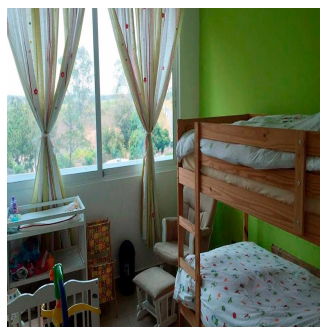

Pentkhaus

Elegant Beach Apartment In Santa Clara Beach

Philippines, Metro Manila, Quezon City, , , ,

PRODAZHNAYA TSENA

\$ 449000.00

🏠 191 qm

🛏️ 7 komnaty

🚗 4 spal'ni

🚿 3 vannyye komnaty

🏢 3 etazhi

📐 3 qm Ploshchad' 📄 3 mesta dlya zemel'nogo uchastka mashin

Tara Goldberg

Panama Luxury Living

Panamá, Panama - Mestnoye Vremya

+507 6459-4848

Beautiful Apartment, ideal for relaxing and sharing with your family, with comfort spaces and Sea View. Only 1 hour and 20 minutes from Panama City (between Bijao and Buenaventura). Living room, kitchen, dining room. Large balcony 80m2. 180 degree view. 24/7 security.