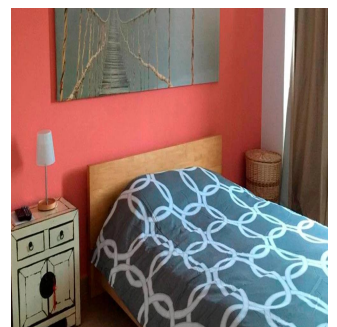

🚿 3 vannyye komnaty

🏢 3 etazhi

📐 3 qm Ploshchad' 📄 3 mesta dlya zemel'nogo uchastka mashin

Tara Goldberg

Panama Luxury Living

Panamá, Panama - Mestnoye Vremya

+507 6459-4848

Beautiful Apartment, ideal for relaxing and sharing with your family, with comfort spaces and Sea View. Only 1 hour and 20 minutes from Panama City (between Bijao and Buenaventura). Living room, kitchen, dining room. Large balcony 80m2. 180 degree view. 24/7 security.