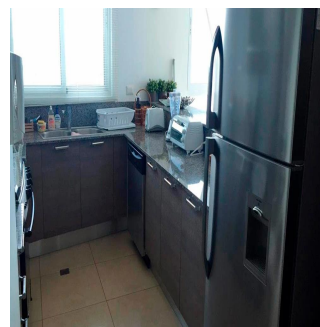

🚿 3 vannyye komnaty

🏢 3 etazhi

📐 3 qm Ploshchad' 📄 3 mesta dlya zemel'nogo uchastka mashin

Tara Goldberg

Panama Luxury Living

Panamá, Panama - Mestnoye Vremya

+507 6459-4848

Beautiful Apartment, ideal for relaxing and sharing with your family, with comfort spaces and Sea View. Only 1 hour and 20 minutes from Panama City (between Bijao and Buenaventura). Living room, kitchen, dining room. Large balcony 80m2. 180 degree view. 24/7 security.