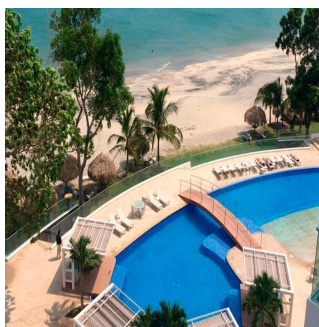

Pentkhaus

Elegant Beach Apartment In Santa Clara Beach

Philippines, Metro Manila, Quezon City, , , ,

PRODAZHNAYA TSENA

\$ 449000.00

🏠 191 qm

🛏️ 7 komnaty

🚗 4 spal'ni

🚿 3 vannyye komnaty

🏢 3 etazhi

📐 3 qm Ploshchad' 📄 3 mesta dlya zemel'nogo uchastka mashin

Tara Goldberg

Panama Luxury Living

Panamá, Panama - Mestnoye Vremya

+507 6459-4848

Beautiful Apartment, ideal for relaxing and sharing with your family, with comfort spaces and Sea View. Only 1 hour and 20 minutes from Panama City (between Bijao and Buenaventura). Living room, kitchen, dining room. Large balcony 80m2. 180 degree view. 24/7 security.