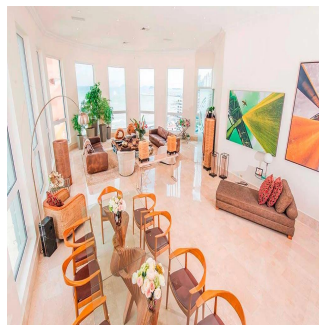

### Tara Goldberg

Panama Luxury Living

Panamá, Panama - Mestnoye Vremya

+507 6459-4848

For sale or rent this prestigious 920m2 Penthouse located in the prestigious Belvedere Park Building in the heart of Coco del Mar, considered one of the most outstanding areas in Panama City becoming the best place to live. In addition to having amenities for the enjoyment of their daily lives. The main entrance has a height of 12 meters, Double height foyer, Double height room, 360° view of the sea and the city, 50 m in front of the sea, Family Room, Recreation room with bar, billiards, home cinema, Linn Surround System, 2 elevators with private access card, 225m2 of open terrace, Full body double glazed windows made in Germany