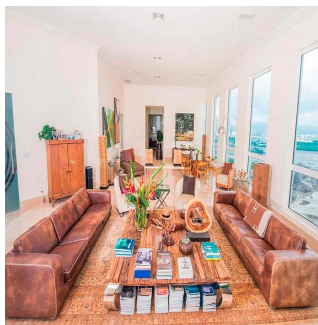

### Tara Goldberg

Panama Luxury Living

Panamá, Panama - Mestnoye Vremya

+507 6459-4848

For sale or rent this prestigious 920m2 Penthouse located in the prestigious Belvedere Park Building in the heart of Coco del Mar, considered one of the most outstanding areas in Panama City becoming the best place to live. In addition to having amenities for the enjoyment of their daily lives. The main entrance has a height of 12 meters, Double height foyer, Double height room, 360° view of the sea and the city, 50 m in front of the sea, Family Room, Recreation room with bar, billiards, home cinema, Linn Surround System, 2 elevators with private access card, 225m2 of open terrace, Full body double glazed windows made in Germany