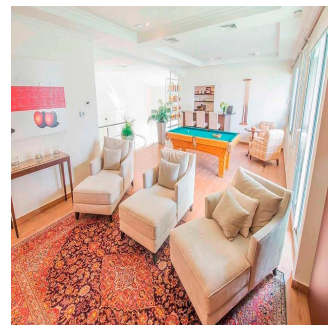

### Tara Goldberg

Panama Luxury Living

Panamá, Panama - Mestnoye Vremya

+507 6459-4848

For sale or rent this prestigious 920m2 Penthouse located in the prestigious Belvedere Park Building in the heart of Coco del Mar, considered one of the most outstanding areas in Panama City becoming the best place to live. In addition to having amenities for the enjoyment of their daily lives. The main entrance has a height of 12 meters, Double height foyer, Double height room, 360° view of the sea and the city, 50 m in front of the sea, Family Room, Recreation room with bar, billiards, home cinema, Linn Surround System, 2 elevators with private access card, 225m2 of open terrace, Full body double glazed windows made in Germany