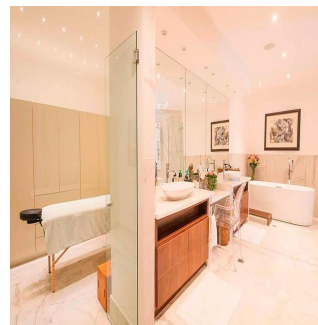

### Tara Goldberg

Panama Luxury Living

Panamá, Panama - Mestnoye Vremya

+507 6459-4848

For sale or rent this prestigious 920m2 Penthouse located in the prestigious Belvedere Park Building in the heart of Coco del Mar, considered one of the most outstanding areas in Panama City becoming the best place to live. In addition to having amenities for the enjoyment of their daily lives. The main entrance has a height of 12 meters, Double height foyer, Double height room, 360° view of the sea and the city, 50 m in front of the sea, Family Room, Recreation room with bar, billiards, home cinema, Linn Surround System, 2 elevators with private access card, 225m2 of open terrace, Full body double glazed windows made in Germany