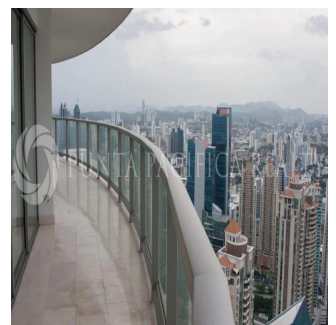

🚿 4 vannyye komnaty

🏢 4 etazhi

📐 4 qm Ploshchad' 📍 4 mesta dlya zemel'nogo uchastka mashin

Jeff Barton

Punta Pacifica Realty

Panamá, Panama - Mestnoye Vremya

☎️ +507 836-5991

This one-of-a-kind, 375-square-meter (4,036 square-foot) apartment is located in one of Panama City's landmark buildings: Miramar Tower. Featuring wide, unobstructed views of the Bay of Panama and Cinta Costera, the apartment has been completely renovated with top finishings, state-of-the-art electronics and security, and an array of special designer touches. Floor-to-ceiling windows and a wide balcony make this a sunny home base for living the healthy Panama City lifestyle. Every room offers beautiful vistas of the Pacific Ocean and the hiking and biking trails along the waterfront. The open layout and expansive rooms create opportunities for entertaining and relaxation, with expansive dining area and private den. The apartment is elegantly finished with marble flooring and top-brand appliances and materials. All the bedrooms have en-suite bathrooms with Philippe Starck DuraVit toilets and sinks, and floors made of Syrian shell stone. The kitchen features Scavolini Liberamente gloss white cabinets and fittings, Miele appliances and a wine storage unit. There is also a service quarters, with a separate bedroom, bathroom, and living area. There is no other apartment like this available along the waterfront. The renovation focused on detail and luxury, making this one of the special homes in Panama City. SPECIAL FEATURES INCLUDE: * Audio and video systems in all rooms, with individual room controls and 4K 55-inch TVs. * Chef's Kitchen by Home Interiors Panama featuring: Scavolini Liberamente gloss white cabinets and fittings Miele appliances including 36" refrigerator and freezer each. 24" wine storage unit with 14 Acadia wood shelves (102 bottles) 42" Induction Miele Cooktop Dual Slimline Miele dishwashers Miele oven, warming drawer, microwave Dornbracht plumbing fixtures * Four Custom bathrooms plus Guest WC: Floors of rare Syrian shell stone Full slab marble walls Philippe Starck DuraVit toilets and sinks Gessi plumbing * Energy saving Daikin VRV III HVAC, with state-of-the-art individual room controls and iPhone interface. * Dimmable LED lighting throughout. * 24/7 internal and entry door surveillance with video monitoring. Multiple safes. * Modern Bertolotto doors throughout. Multi-lock security doors at entrances. * Crema Marfil marble floors * Custom cabinetry and finishes by Wood Concepts Panama, including unique dining room ceiling, wet bar, large library unit in the study and all closet interiors. * Electric solar and blackout shades with remote controls.