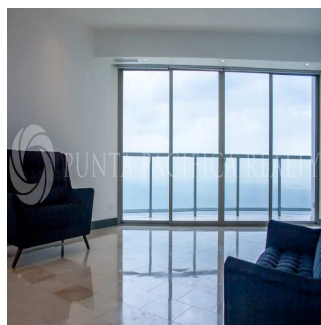

🚿 4 vannyye komnaty

🏢 4 etazhi

📐 4 qm Ploshchad' 📍 4 mesta dlya zemel'nogo uchastka mashin

Jeff Barton

Punta Pacifica Realty

Panamá, Panama - Mestnoye Vremya

☎️ +507 836-5991

This one-of-a-kind, 375-square-meter (4,036 square-foot) apartment is located in one of Panama City's landmark buildings: Miramar Tower. Featuring wide, unobstructed views of the Bay of Panama and Cinta Costera, the apartment has been completely renovated with top finishings, state-of-the-art electronics and security, and an array of special designer touches. Floor-to-ceiling windows and a wide balcony make this a sunny home base for living the healthy Panama City lifestyle. Every room offers beautiful vistas of the Pacific Ocean and the hiking and biking trails along the waterfront. The open layout and expansive rooms create opportunities for entertaining and relaxation, with expansive dining area and private den. The apartment is elegantly finished with marble flooring and top-brand appliances and materials. All the bedrooms have en-suite bathrooms with Philippe Starck DuraVit toilets and sinks, and floors made of Syrian shell stone. The kitchen features Scavolini Liberamente gloss white cabinets and fittings, Miele appliances and a wine storage unit. There is also a service quarters, with a separate bedroom, bathroom, and living area. There is no other apartment like this available along the waterfront. The renovation focused on detail and luxury, making this one of the special homes in Panama City. SPECIAL FEATURES INCLUDE: * Audio and video systems in all rooms, with individual room controls and 4K 55-inch TVs. * Chef's Kitchen by Home Interiors Panama featuring: Scavolini Liberamente gloss white cabinets and fittings Miele appliances including 36" refrigerator and freezer each. 24" wine storage unit with 14 Acadia wood shelves (102 bottles) 42" Induction Miele Cooktop Dual Slimline Miele dishwashers Miele oven, warming drawer, microwave Dornbracht plumbing fixtures * Four Custom bathrooms plus Guest WC: Floors of rare Syrian shell stone Full slab marble walls Philippe Starck DuraVit toilets and sinks Gessi plumbing * Energy saving Daikin VRV III HVAC, with state-of-the-art individual room controls and iPhone interface. * Dimmable LED lighting throughout. * 24/7 internal and entry door surveillance with video monitoring. Multiple safes. * Modern Bertolotto doors throughout. Multi-lock security doors at entrances. * Crema Marfil marble floors * Custom cabinetry and finishes by Wood Concepts Panama, including unique dining room ceiling, wet bar, large library unit in the study and all closet interiors. * Electric solar and blackout shades with remote controls.