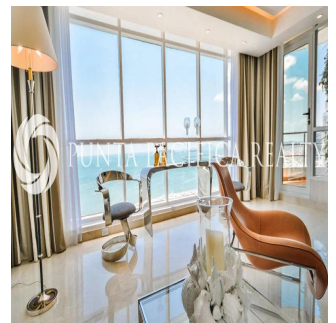

🏢 4 etazhi

📏 4 qm Ploshchad' 📍 4 mesta dlya zemel'nogo uchastka mashin

**Jeff Barton**

Punta Pacifica Realty

Panamá, Panama - Mestnoye Vremya

+507 836-5991

This one-of-a-kind, 375-square-meter (4,036 square-foot) apartment is located in one of Panama City's landmark buildings: Miramar Tower. Featuring wide, unobstructed views of the Bay of Panama and Cinta Costera, the apartment has been completely renovated with top finishings, state-of-the-art electronics and security, and an array of special designer touches. Floor-to-ceiling windows and a wide balcony make this a sunny home base for living the healthy Panama City lifestyle. Every room offers beautiful vistas of the Pacific Ocean and the hiking and biking trails along the waterfront. The open layout and expansive rooms create opportunities for entertaining and relaxation, with expansive dining area and private den. The apartment is elegantly finished with marble flooring and top-brand appliances and materials. All the bedrooms have en-suite bathrooms with Philippe Starck DuraVit toilets and sinks, and floors made of Syrian shell stone. The kitchen features Scavolini Liberamente gloss white cabinets and fittings, Miele appliances and a wine storage unit. There is also a service quarters, with a separate bedroom, bathroom, and living area. There is no other apartment like this available along the waterfront. The renovation focused on detail and luxury, making this one of the special homes in Panama City. SPECIAL FEATURES INCLUDE: \* Audio and video systems in all rooms, with individual room controls and 4K 55-inch TVs. \* Chef's Kitchen by Home Interiors Panama featuring: Scavolini Liberamente gloss white cabinets and fittings Miele appliances including 36" refrigerator and freezer each. 24" wine storage unit with 14 Acadia wood shelves (102 bottles) 42" Induction Miele Cooktop Dual Slimline Miele dishwashers Miele oven, warming drawer, microwave Dornbracht plumbing fixtures \* Four Custom bathrooms plus Guest WC: Floors of rare Syrian shell stone Full slab marble walls Philippe Starck DuraVit toilets and sinks Gessi plumbing \* Energy saving Daikin VRV III HVAC, with state-of-the-art individual room controls and iPhone interface. \* Dimmable LED lighting throughout. \* 24/7 internal and entry door surveillance with video monitoring. Multiple safes. \* Modern Bertolotto doors throughout. Multi-lock security doors at entrances. \* Crema Marfil marble floors \* Custom cabinetry and finishes by Wood Concepts Panama, including unique dining room ceiling, wet bar, large library unit in the study and all closet interiors. \* Electric solar and blackout shades with remote controls.