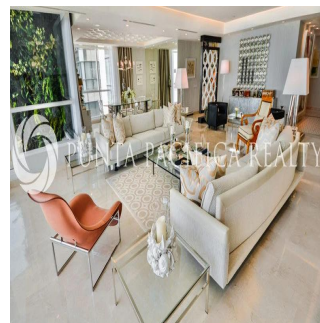

🏢 4 etazhi

📏 4 qm Ploshchad' 📍 4 mesta dlya zemel'nogo uchastka mashin

**Jeff Barton**

Punta Pacifica Realty

Panamá, Panama - Mestnoye Vremya

+507 836-5991

This one-of-a-kind, 375-square-meter (4,036 square-foot) apartment is located in one of Panama City's landmark buildings: Miramar Tower. Featuring wide, unobstructed views of the Bay of Panama and Cinta Costera, the apartment has been completely renovated with top finishings, state-of-the-art electronics and security, and an array of special designer touches. Floor-to-ceiling windows and a wide balcony make this a sunny home base for living the healthy Panama City lifestyle. Every room offers beautiful vistas of the Pacific Ocean and the hiking and biking trails along the waterfront. The open layout and expansive rooms create opportunities for entertaining and relaxation, with expansive dining area and private den. The apartment is elegantly finished with marble flooring and top-brand appliances and materials. All the bedrooms have en-suite bathrooms with Philippe Starck DuraVit toilets and sinks, and floors made of Syrian shell stone. The kitchen features Scavolini Liberamente gloss white cabinets and fittings, Miele appliances and a wine storage unit. There is also a service quarters, with a separate bedroom, bathroom, and living area. There is no other apartment like this available along the waterfront. The renovation focused on detail and luxury, making this one of the special homes in Panama City. SPECIAL FEATURES INCLUDE: \* Audio and video systems in all rooms, with individual room controls and 4K 55-inch TVs. \* Chef's Kitchen by Home Interiors Panama featuring: Scavolini Liberamente gloss white cabinets and fittings Miele appliances including 36" refrigerator and freezer each. 24" wine storage unit with 14 Acadia wood shelves (102 bottles) 42" Induction Miele Cooktop Dual Slimline Miele dishwashers Miele oven, warming drawer, microwave Dornbracht plumbing fixtures \* Four Custom bathrooms plus Guest WC: Floors of rare Syrian shell stone Full slab marble walls Philippe Starck DuraVit toilets and sinks Gessi plumbing \* Energy saving Daikin VRV III HVAC, with state-of-the-art individual room controls and iPhone interface. \* Dimmable LED lighting throughout. \* 24/7 internal and entry door surveillance with video monitoring. Multiple safes. \* Modern Bertolotto doors throughout. Multi-lock security doors at entrances. \* Crema Marfil marble floors \* Custom cabinetry and finishes by Wood Concepts Panama, including unique dining room ceiling, wet bar, large library unit in the study and all closet interiors. \* Electric solar and blackout shades with remote controls.