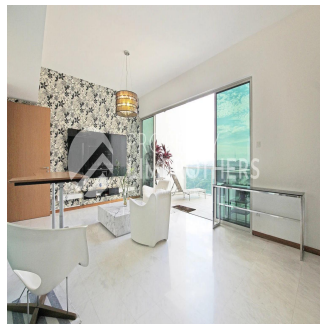

Melvin Lim

Property Lim Brothers

Singapore, Singapore - Mestnoye Vremya

+65 90676710

Imagine dining Al-fresco in the comfort and privacy of your own home that overlooks a panoramic view of Bukit Timah. This 4-Bedroom 3067 sqft penthouse makes it possible with its spacious balcony and functional layout. Feel the gentle caress of the light breeze on your cheeks when you push open your balcony doors, this super high story unit. Within 600m, you can walk to the nearby Dover MRT station. And if you have children who are still schooling, don't fret! There are international schools and Henry Park Primary School which surrounds the area.