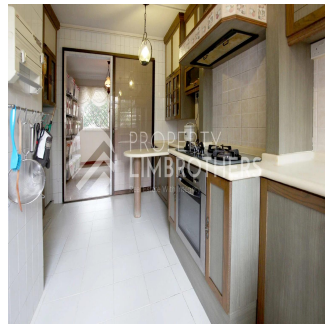

Melvin Lim
Property Lim Brothers
Singapore, Singapore - Mestnoye Vremya

 +65 90676710

Surround yourself with exquisite marble fittings! In this grand executive maisonette, you have access to spacious common areas and large bedroom sizes- all 3 bedrooms can fit a King Sized Bed comfortably! Plus point: This unit faces lush greenery which promises you good ventilation and scenic views. You will be utterly spoilt for choice since it only take you and your family a few minutes walk to Tampines Mall, Century Square, Tampines Mrt and many more!