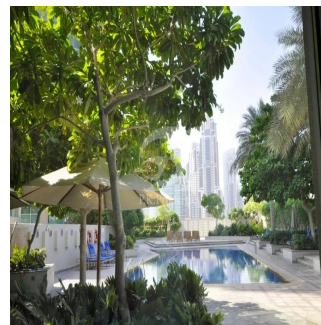

🏢 3 etazhi 📏 3 qft Ploshchad' 📍 3 mesta dlya zemel'nogo uchastka mashin

Yvonne Hunter

P.k. Properties

Dubai, United Arab Emirates - Mestnoye Vremya

☎️ +971 4 454 1140

Spacious 2 bedroom Apartment. Open plan living with dining area with balcony, which overlooks & has stunning views of the Burj Khalifa and Dubai fountain. Photos are for illustration purpose only!

Dostupna S: 01.01.1970

Pol: 4 Etazhi: 4 God Postroyki: 2017 Avtomobil'nyye Prostranstva: 4 God Postroyki: 2017 Tip: Ofis

The Lofts Central tower in Downtown Dubai is located just opposite to Burj Khalifa. The Lofts are a bold new interpretation of urban living in Dubai today. Designed as part of Downtown Dubai, The Lofts form an integral part of one of the world's most fascinating new cosmopolitan centres. Conceived by the brightest architectural minds of our time, they fit perfectly into this nexus of culture, enterprise, commerce and adventure.