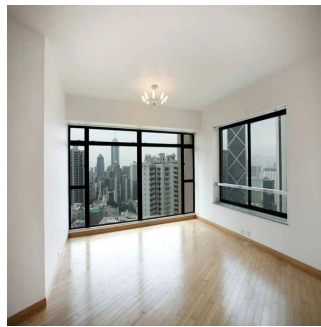

Dostupna S: 26.07.2019

Pol: 4   Etazhi: 4   God Postroyki: 2017   Avtomobil'nyye Prostranstva: 4   God Postroyki: 2017   Tip: Ofis